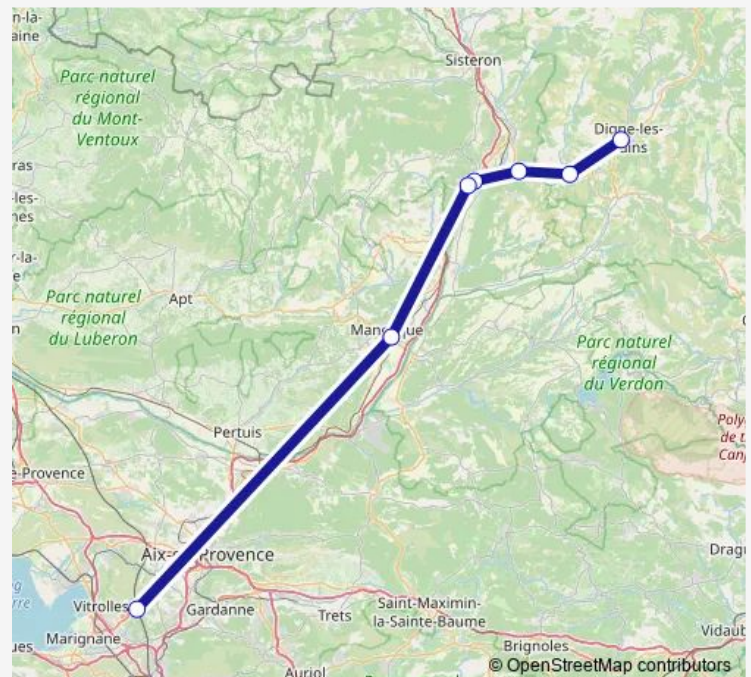

### Route schedule

Gare de Digne-les-Bains — Gare de Aix-en-Provence Tgv

Monday 05:00-16:40

Tuesday 05:00-16:40

Wednesday 05:00-16:40

Thursday 05:00-16:40

Friday 05:00-16:40

Saturday 05:00-16:40

### Route info

Direction: Gare de Digne-les-Bains

Stops: 7

Trip Duration: 2 hour 5 min

■ Digne-Manosque-Aix TGV (cars)

BusMaps