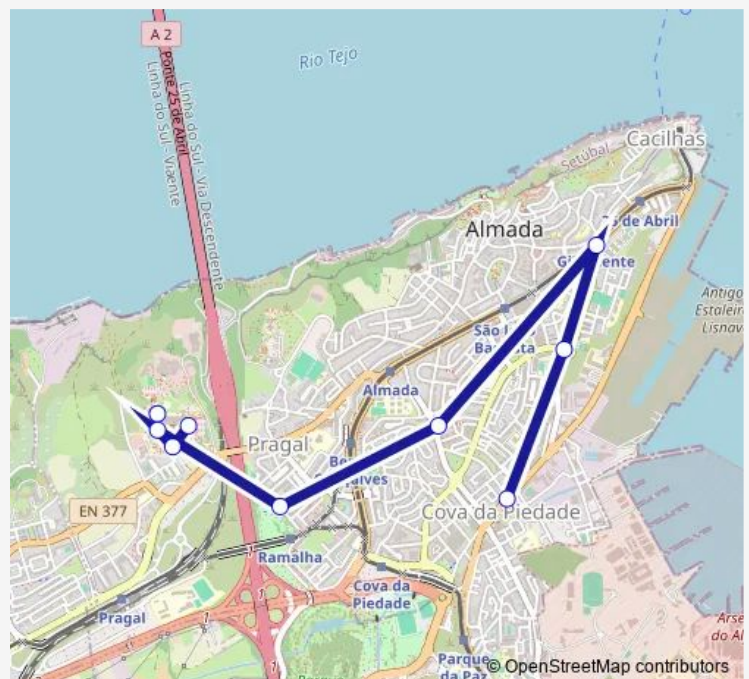

### Route schedule

HGO - Cdc — Cova Piedade (Lgo 5 Outubro) Jardim

Monday 07:45-18:45

Tuesday 07:45-18:45

Wednesday 07:45-18:45

Thursday 07:45-18:45

Friday 07:45-18:45

Saturday 07:55-19:55

### Route info

Direction: HGO - Cdc

Stops: 9

Trip Duration: 0 hour 20 min

■ 182a - Pragal (Hosp) - Cova da Piedade (via Romeira)(Circuito da Saúde)

BusMaps

Bus time schedules and route maps are available in an offline PDF at [busmaps.com](https://busmaps.com). Use the [busmaps.com](https://busmaps.com) website to see live bus times, train schedule or subway schedule, and step-by-step directions for all public transit in Almada