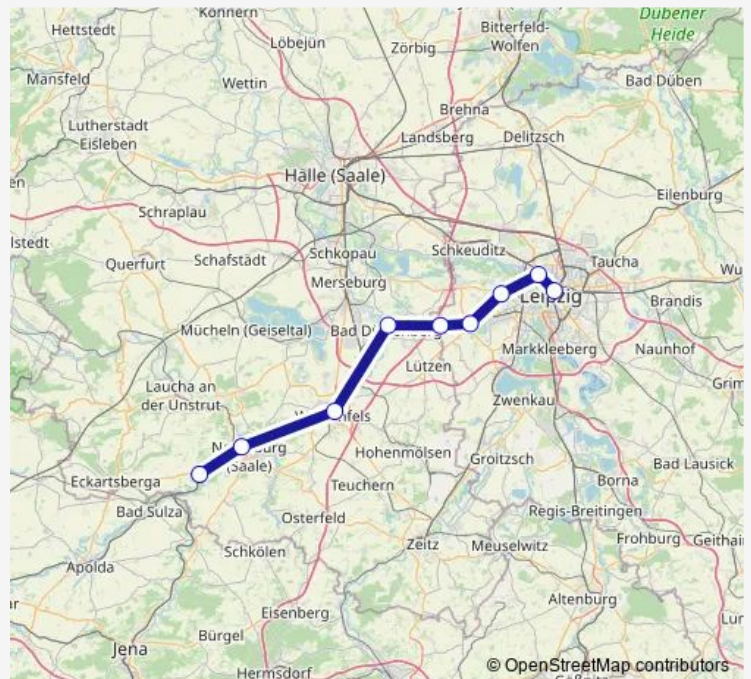

Rail RE15 DPN Re15

[Go to website](#)

Direction

Leipzig Messe — Naumburg (Saale) Hbf

6 stops

[Open route schedule](#)

Leipzig Messe

Leipzig Hbf

Markranstädt

Bad Dürrenberg

Weißenfels

Naumburg (Saale) Hbf

Route schedule

Leipzig Messe — Naumburg (Saale) Hbf

Monday —

Tuesday —

Wednesday —

Thursday —

Friday —

Saturday 17:26

Sunday 17:26

Route info

Direction: Leipzig Messe

Stops: 6

Trip Duration: 0 hour 56 min

RE15 — DPN Re15

Direction

Naumburg (Saale) Hbf — Leipzig Messe

6 stops

[Open route schedule](#)

Naumburg (Saale) Hbf

Weißenfels