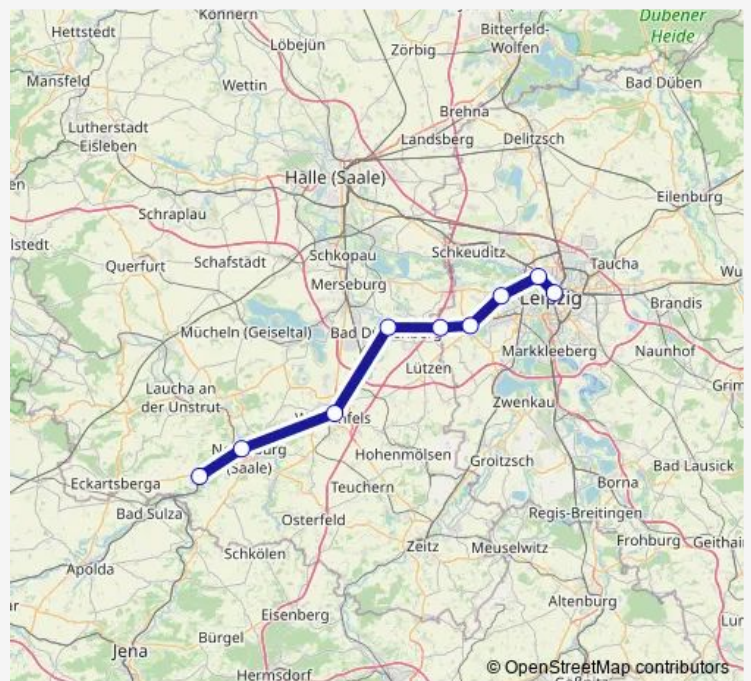

Rail Re15 DPN Re15

[Go to website](#)

Direction

Leipzig Messe — Naumburg (Saale) Hbf

6 stops

[Open route schedule](#)

Leipzig Messe

Leipzig Hbf

Markranstädt

Bad Dürrenberg

Weißenfels

Naumburg (Saale) Hbf

Route schedule

Leipzig Messe — Naumburg (Saale) Hbf

Monday —

Tuesday —

Wednesday —

Thursday —

Friday —

Saturday 17:26

Sunday 17:26

Route info

Direction: Leipzig Messe

Stops: 6

Trip Duration: 0 hour 56 min

■ Re15 — DPN Re15

Direction

Naumburg (Saale) Hbf — Leipzig Messe

6 stops

[Open route schedule](#)

Naumburg (Saale) Hbf

Weißenfels