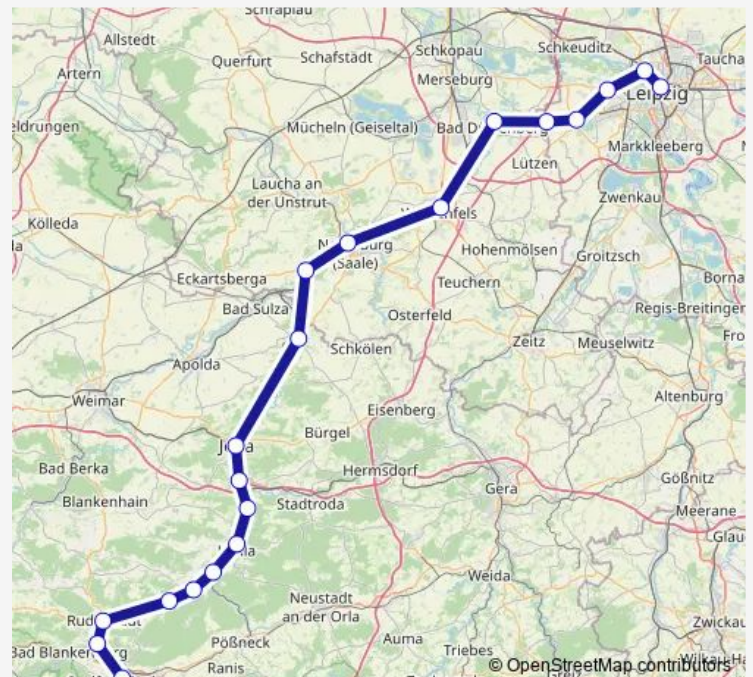

Kahla (Thüringen)

Rudolstadt (Thüringen)

Rudolstadt-Schwarza

Saalfeld (Saale)

Route schedule

Leipzig Hbf — Saalfeld (Saale)

Monday 06:50-20:50

Tuesday 06:50-20:50

Wednesday 06:50-20:50

Thursday 06:50-20:50

Friday 06:50-20:50

Saturday 06:50-20:50

Sunday 06:50-20:50

Route info

Direction: Leipzig Hbf

Stops: 14

Trip Duration: 1 hour 48 min

■ Re15

Direction

Naumburg(Saale)Hbf — Leipzig-Leutzsch

5 stops

[Open route schedule](#)

Naumburg(Saale)Hbf

Weißenfels

Stops: 5

Trip Duration: 0 hour 33 min

Direction

Saalfeld (Saale) — Jena Saalbf

7 stops

[Open route schedule](#)

Saalfeld (Saale)

Rudolstadt-Schwarza