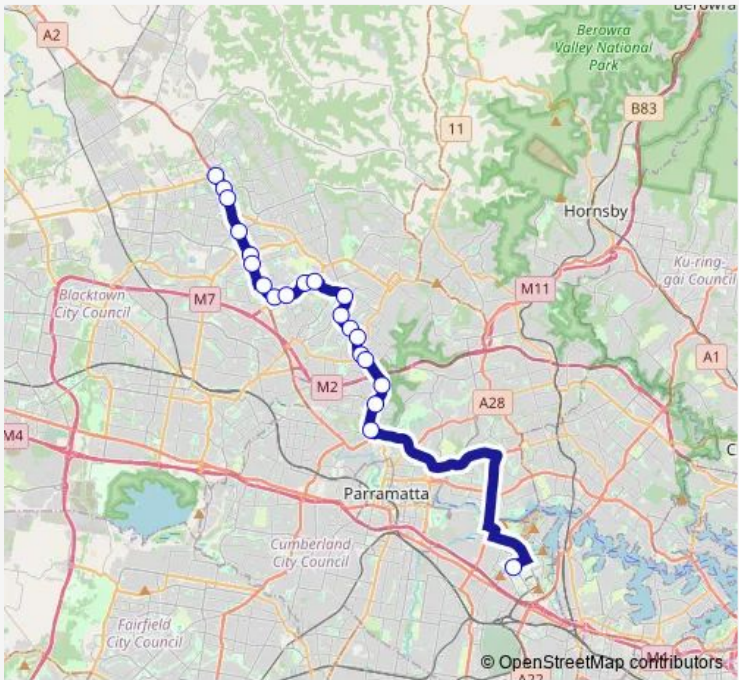

Rail Replacement Bus Service 5b Rouse Hill to Sydney Olympic Park

[Go to website](#)

Direction
 Sydney Olympic Park, Plaza Terminal, Stand 5a — Tempus St After White Hart Dr
 21 stops
[Open route schedule](#)

- Sydney Olympic Park, Plaza Terminal, Stand 5a
- Windsor Rd At Northmead Av
- Windsor Rd After Churchill Dr
- Willows Retirement Village, Windsor Rd
- Windsor Rd Before Charles St
- Baulkham Hills Community Centre, Windsor Rd
- Windsor Rd At Coronation Rd
- Windsor Rd Opp Roxborough Park Rd
- Windsor Rd Opp The Hills Private Hospital
- Windsor Rd Opp Parsonage Rd
- Norwest Bvd Opp Bedford College
- Norwest Bvd Opp Solent Cct
- Norwest Bvd Before Westwood Way
- Norwest Bvd Before Elizabeth Macarthur Dr
- Lexington Dr Before Celebration Dr
- Balmoral T-Way
- Burns T-Way
- Riley T-Way
- Merriville T-Way
- Sanctuary T-Way

Route schedule
 Sydney Olympic Park, Plaza Terminal, Stand 5a — Tempus St After White Hart Dr

Monday	—
Tuesday	—
Wednesday	—
Thursday	—
Friday	—
Saturday	22:45-23:30
Sunday	—

Route info
 Direction: Sydney Olympic Park, Plaza Terminal, Stand 5a
 Stops: 21
 Trip Duration: 0 hour 55 min

Direction

Rouse Hill Town Centre, Tempus St — Sydney Olympic Park, Plaza Terminal, Stand 5a

21 stops

[Open route schedule](#)

Rouse Hill Town Centre, Tempus St

Sanctuary T-Way

Merriville T-Way

Riley T-Way