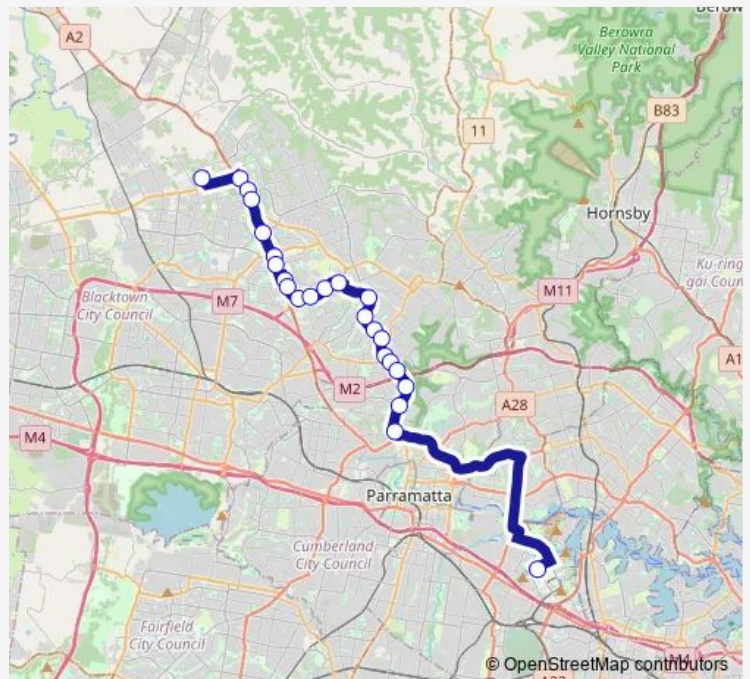

24 stops

[Open route schedule](#)

- Implexa Pde Opp Tallawong Station
- Rouse Hill Station, North West Twy
- Sanctuary, North West Twy
- Merriville, North West Twy
- Kellyville Station, North West Twy, Stand A
- Burns, North West Twy
- Balmoral, North West Twy
- Bella Vista Station, Mawson Av, Stand A
- Lexington Dr Before Meridian Pl
- Norwest Bvd After Lexington Dr
- Norwest Bvd After Edgewater Dr
- Norwest Bvd Opp Norwest Station
- Norwest Bvd At Columbia Ct
- Windsor Rd Before Parsonage Rd
- The Hills Private Hospital, Windsor Rd
- Windsor Rd At Roxborough Park Rd
- Windsor Rd Opp Coronation Rd
- Windsor Rd Opp Baulkham Hills Community Centre
- Windsor Rd At Railway St
- Windsor Rd Before Oakland Av

Route schedule

Implexa Pde Opp Tallawong Station — Sydney Olympic Park, Plaza Terminal, Stand 5b

Monday	—
Tuesday	—
Wednesday	—
Thursday	—
Friday	15:50-18:45
Saturday	16:03-18:58
Sunday	—

Route info

Direction: Implexa Pde Opp Tallawong Station

Stops: 24

Trip Duration: 1 hour 2 min

5B — Sydney Olympic Park to Tallawong via Baulkham Hills Junction **BusMaps**

Windsor Rd At Ventura Rd

Windsor Rd After Mary St

Windsor Rd After Campbell St

Sydney Olympic Park, Plaza Terminal, Stand 5b

Direction

Sydney Olympic Park, Plaza Terminal, Stand 5b — Implexa Pde Opp Tallawong Station

23 stops

[Open route schedule](#)

Sydney Olympic Park, Plaza Terminal, Stand 5b

Windsor Rd At Northmead Av

Windsor Rd After Churchill Dr