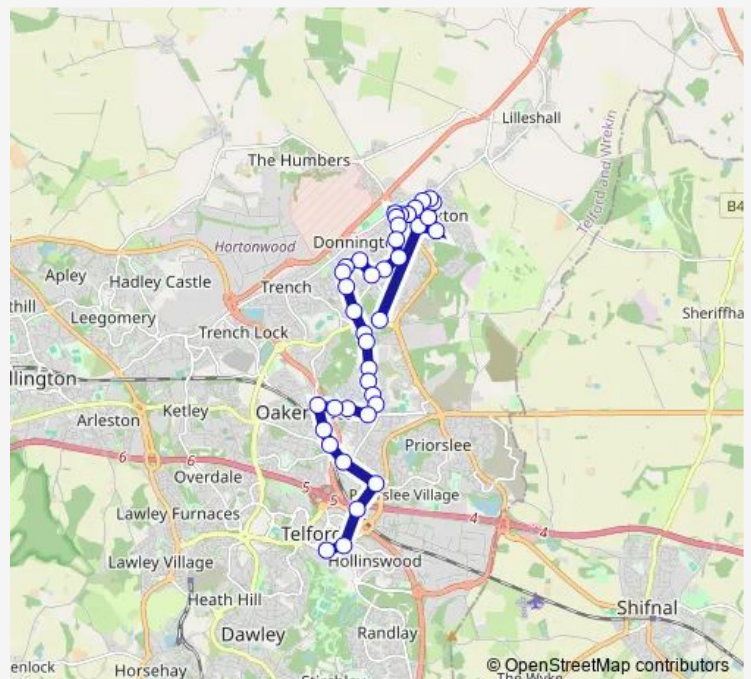

### Route schedule

Bus Station — Asda

Monday 09:03-17:03

Tuesday 09:03-17:03

Wednesday 09:03-17:03

Thursday 09:03-17:03

Friday 09:03-17:03

Saturday 07:33-16:03

### Route info

Direction: Bus Station

Stops: 27

Trip Duration: 0 hour 24 min

■ 5B — Donnington - Telford

Leonard Close

Parade

Ambulance Station

## Route info

Direction: Asda

Stops: 39

Trip Duration: 0 hour 38 min

The Talbot

Walker Crescent

New Street

Rothwell Close