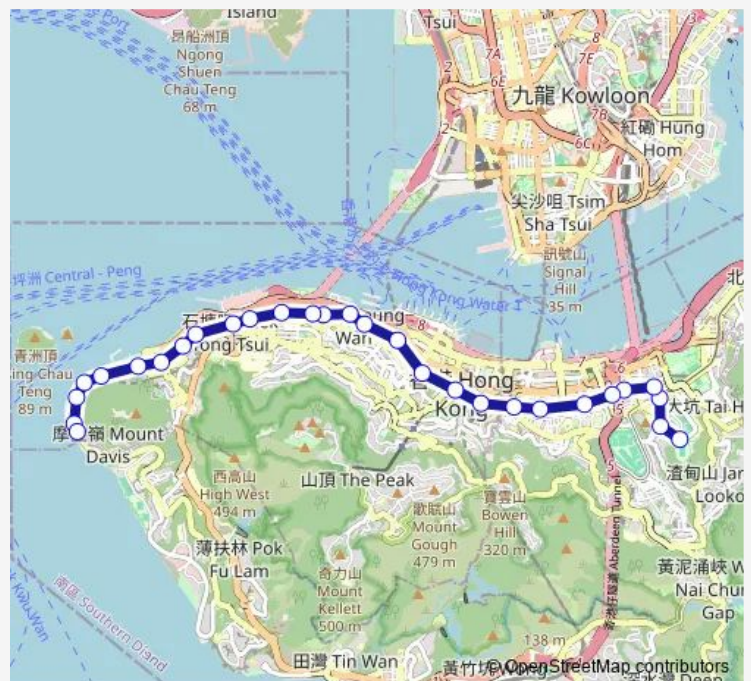

Bus 5B Felix Villas - Hong Kong Stadium

[Go to website](#)

Direction
 [Ctb] Felix Villas — [Ctb] Hong Kong Stadium, Eastern Hospital Road[[Kmb] Hong Kong Stadium
 30 stops
[Open route schedule](#)

- [Ctb] Felix Villas
- [Ctb] Mount Davis Path, Victoria Road
- [Ctb] Caritas Jockey Club Hostel, Victoria Road
- [Ctb] Island West Transfer Station, Victoria Road
- [Ctb] SAI Ning Street, Victoria Road
- [Ctb] SAI SEE Street, Victoria Road[[Kmb+Ctb] SAI SEE Street/
Sai SEE Street, Victoria Road
- [Ctb] Davis Street, Catchick Street
- [Ctb] Belcher BAY Park, Kennedy Town Praya
- [Ctb] Collinson Street, Kennedy Town Praya
- [Ctb] Queen'S Road West, DES Voeux Road West[[Kmb+Ctb] Queen'S Road West/
Queen'S Road West, DES Voeux Road West
- [Ctb] Hill Road, DES Voeux Road West[[Kmb+Ctb] Hill Road/
Hill Road, DES Voeux Road West
- [Ctb] KA ON Street, DES Voeux Road West
- [Ctb] Western Police Station, DES Voeux Road West[[Kmb+Ctb] Western Police Station/
Western Police Station, DES Voeux Road West
- [Ctb] Centre Street, DES Voeux Road West[[Kmb+Ctb] Centre Street/
Centre Street, DES Voeux Road West
- [Ctb] Eastern Street, DES Voeux Road West[[Kmb+Ctb] Eastern Street/
Eastern Street, DES Voeux Road West

Route info

Direction: [Ctb] Felix Villas
 Stops: 30
 Trip Duration: 1 hour 2 min

[Ctb] Sutherland Street, DES Voeux Road
West[[Kmb+Ctb] Sutherland Street/
Sutherland
Street, DES Voeux Road West

[Ctb] Wing ON Centre, DES Voeux Road Central