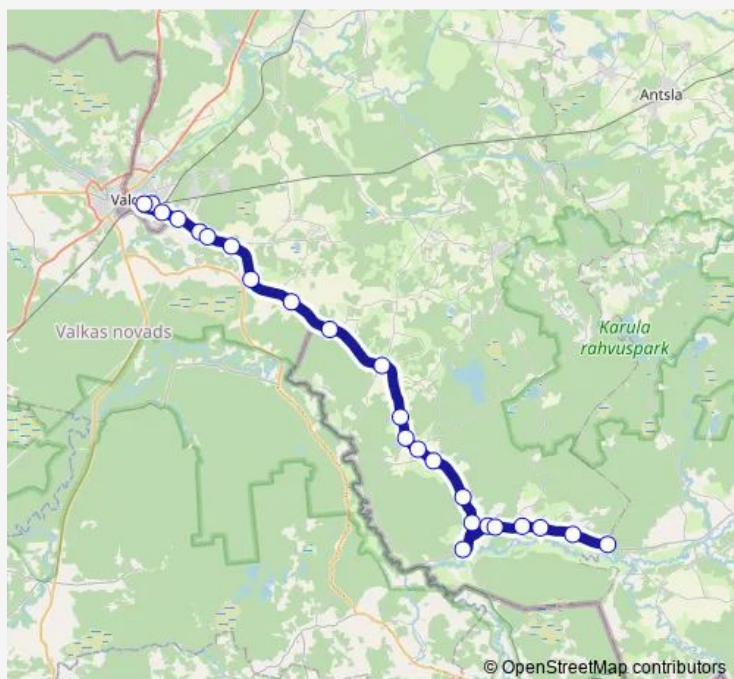

### Route schedule

Valga bussijaam — Saru lauatehas

|           |       |
|-----------|-------|
| Monday    | —     |
| Tuesday   | —     |
| Wednesday | —     |
| Thursday  | —     |
| Friday    | —     |
| Saturday  | 19:15 |
| Sunday    | —     |

### Route info

Direction: Valga bussijaam

Stops: 24

Trip Duration: 0 hour 45 min

5B — Hargla - Valga bussijaam

© OpenStreetMap contributors  
BusMaps

Hargla kool

Kalliküla