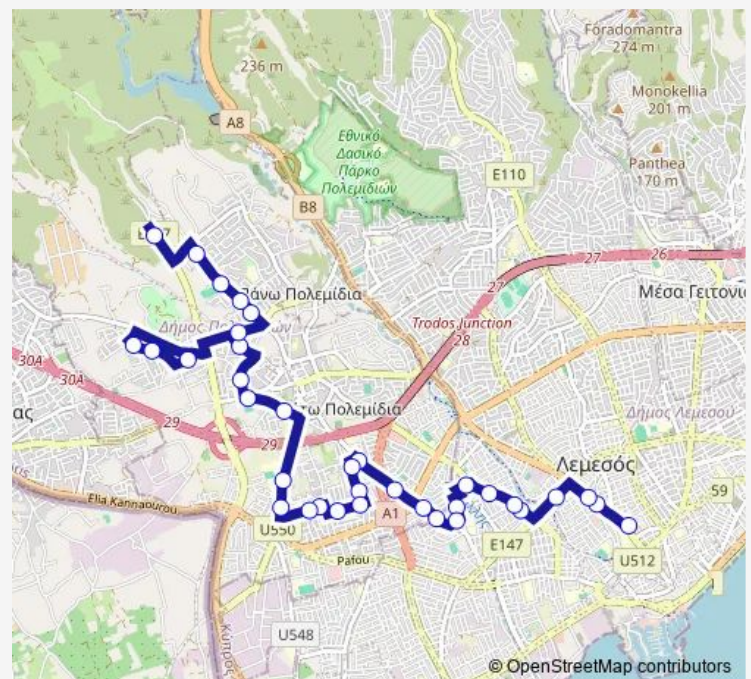

### Route schedule

General Hospital 1 — Emel Bus Station Leontiou A'

Monday

—

Tuesday

—

Wednesday

06:00-18:30

Thursday

—

Friday

06:00-18:30

Saturday

—

Sunday

—

### Route info

Direction: General Hospital 1

Stops: 34

Trip Duration: 0 hour 34 min

5B — General Hospital - Pylones - Agios Ioannis - Leontiou Emel Station

Agios Ioannis High School 2

Marinou Geroulanou - Agaristis 2