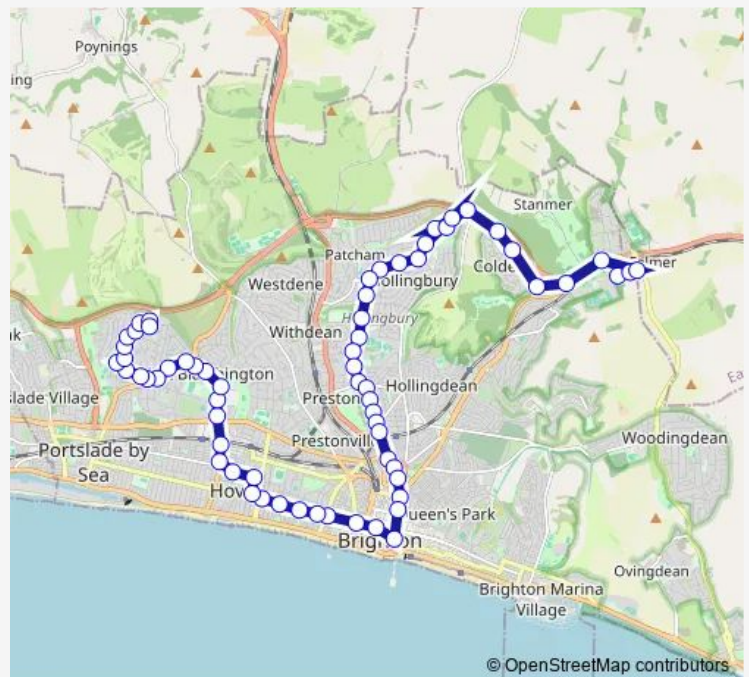

Village Way

Railway Station

Brighton Academy

Hikers Rest

Varley Park

Top of Hawkhurst Road

Old Boat Corner

Crowhurst Road West

Thursday 00:04-23:44

Friday 00:04-23:44

Saturday 00:04-23:44

Sunday 00:04-23:20

Route info

Direction: Brighton University Falmer

Stops: 65

Trip Duration: 1 hour 23 min