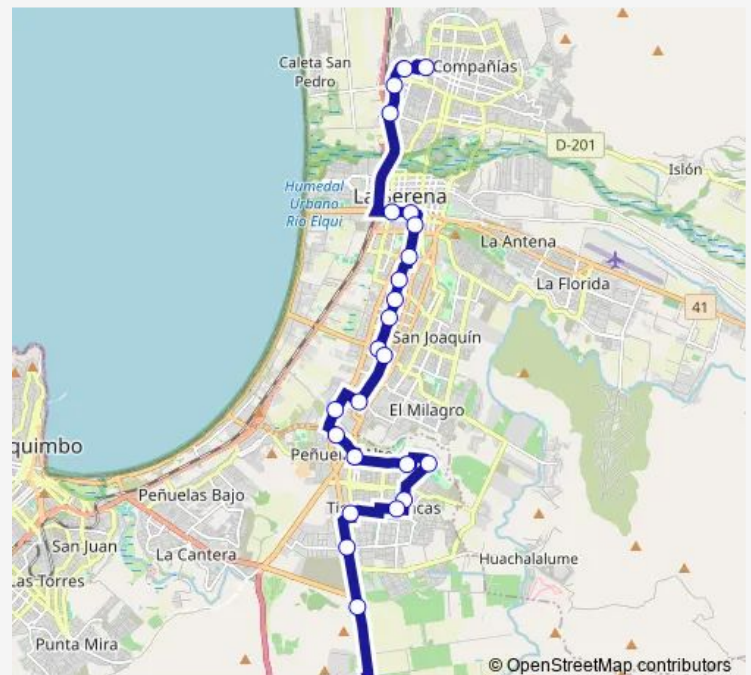

Thursday 06:36-20:00

Friday 06:36-20:00

Saturday 07:00-19:30

Sunday 08:00-19:00

Route info

Direction: Terminal Pan de Azucar

Stops: 37

Trip Duration: 1 hour 50 min

Monjitas, 2302-2398

Direction

Monjitas, 2302-2398 — Terminal Pan de Azucar

25 stops

[Open route schedule](#)

Monjitas, 2302-2398

Pedro de Valdivia, 218-296

Juan José Latorre, 445

Monday 06:20-19:56

Tuesday 06:20-19:56

Wednesday 06:20-19:56

Thursday 06:20-19:56

Friday 06:20-19:56

Saturday 06:40-19:28

Sunday 08:00-19:00

Route info

Direction: Monjitas, 2302-2398

Stops: 25

Trip Duration: 1 hour 25 min

5B Bus time schedules and route maps are available in an offline PDF at busmaps.com. Use the busmaps.com website to see live bus times, train schedule or subway schedule, and step-by-step directions for all public transit in La Serena