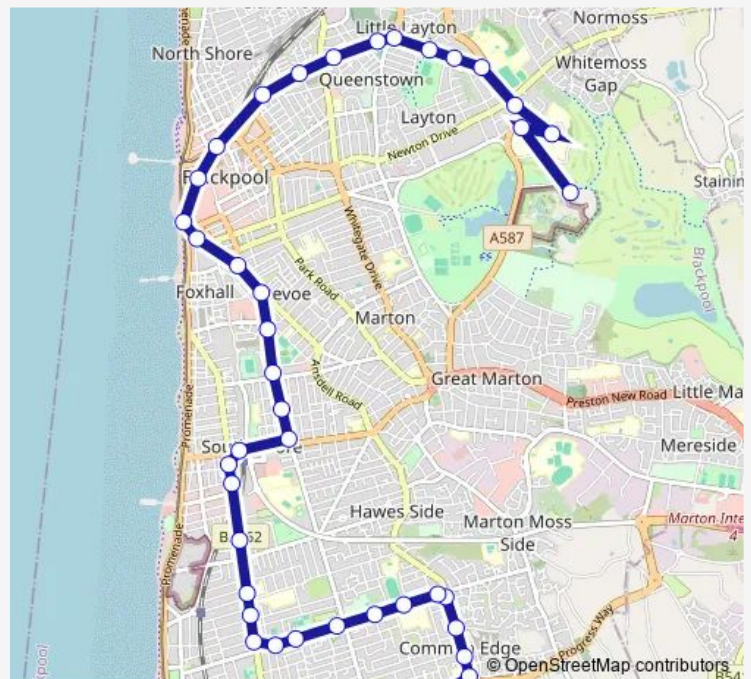

Bus 5B Blackpool ZOO - Halfway House

[Go to website](#)

Direction

Halfway House — Zoo Entrance

42 stops

[Open route schedule](#)

- Halfway House
- Westby Avenue
- Sycamore Industrial Estate
- Squires Gate Lane
- Our Lady Church
- Hampshire Place
- Highfield Hotel
- Highfield Hotel
- Highfield High School
- Acre Gate
- Knightsbridge Avenue
- Abbey Road
- Orchard Avenue
- Farmers Arms
- Horncliffe Road
- Kenilwoth Gardens
- Thames Road
- Station Road
- Lido Pool
- Royal Oak
- Waterloo Hotel

Route schedule

Halfway House — Zoo Entrance

Monday	08:02-16:02
Tuesday	08:02-16:02
Wednesday	08:02-16:02
Thursday	08:02-16:02
Friday	08:02-16:02
Saturday	07:02-16:02
Sunday	07:02-16:02

Route info

Direction: Halfway House

Stops: 42

Trip Duration: 0 hour 58 min

5B — Blackpool ZOO - Halfway House

Baron Road

Bloomfield Road

Rigby Road

Princess Street

Chapel Street

Stops: 36

Trip Duration: 0 hour 49 min

Station Road

Thames Road

Watson Road

Kenilwoth Gardens

Horncliffe Road

Farmer's Arms