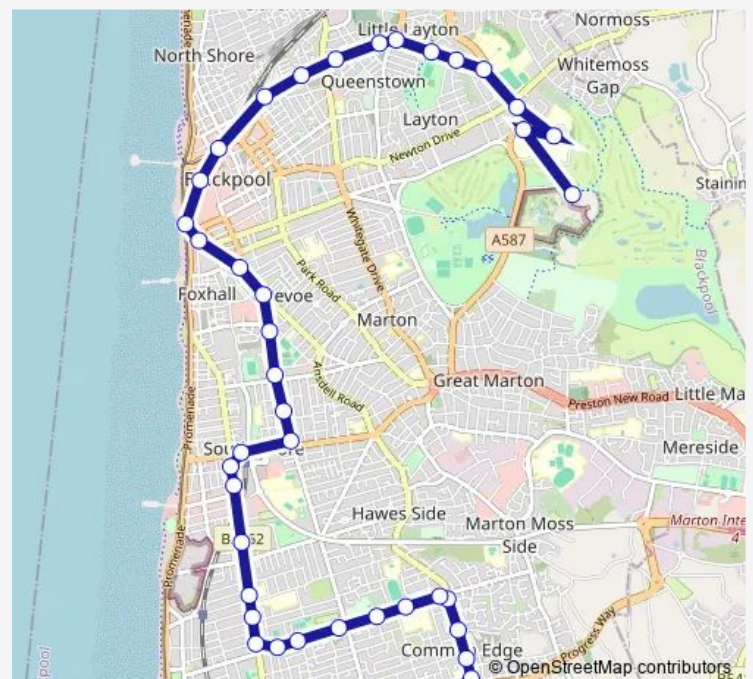

Bus 5B Blackpool ZOO - Halfway House

[Go to website](#)

Direction

Halfway House — Zoo Entrance

42 stops

[Open route schedule](#)

- Halfway House
- Westby Avenue
- Sycamore Industrial Estate
- Squires Gate Lane
- Our Lady Church
- Hampshire Place
- Highfield Hotel
- Highfield Hotel
- Highfield High School
- Acre Gate
- Knightsbridge Avenue
- Abbey Road
- Orchard Avenue
- Farmers Arms
- Horncliffe Road
- Kenilwoth Gardens
- Thames Road
- Station Road
- Lido Pool
- Royal Oak
- Waterloo Hotel

Route schedule

Halfway House — Zoo Entrance

Monday	08:02-16:02
Tuesday	08:02-16:02
Wednesday	08:02-16:02
Thursday	08:02-16:02
Friday	08:02-16:02
Saturday	07:02-16:02
Sunday	07:02-16:02

Route info

Direction: Halfway House

Stops: 42

Trip Duration: 0 hour 58 min

5B — Blackpool ZOO - Halfway House

Baron Road

Bloomfield Road

Rigby Road

Princess Street

Chapel Street

Layton Square

Kingscote Drive

Torsway Avenue

St Walburgas Road

Regency Lodge

Hospital Entrance

Victoria Hospital (To Poulton)

Zoo Entrance