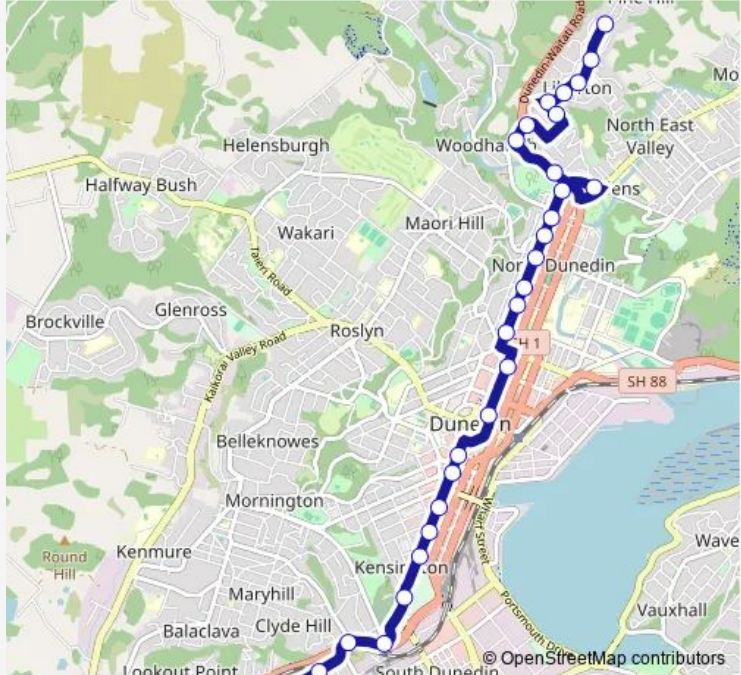

**Bus 5B Pine Hill - City - Calton Hill via Dalmore**

[Go to website](#)

**Direction**  
 Pine Hill Rd, 386 — South Rd, 545  
 36 stops  
[Open route schedule](#)

- Pine Hill Rd, 386
- Pine Hill Rd, 344
- Pine Hill Rd, 310
- Pine Hill Rd, 286
- Pine Hill Rd, 258
- Gladstone Rd, 184
- Pine Hill Rd, 192
- Pine Hill Rd, 164
- Pine Hill Rd, cnr Bank St
- Bank St, Layby
- George St, 1076
- George St, 984
- George St, 888
- George St, 788
- George St, 664
- George St, 590
- George St, 472
- Hospital South
- Bus Hub Stop J
- Princes St, 151
- Princes St, 265

**Route schedule**  
 Pine Hill Rd, 386 — South Rd, 545

Monday	08:00-13:00
Tuesday	08:00-13:00
Wednesday	08:00-13:00
Thursday	08:00-13:00
Friday	08:00-13:00
Saturday	—
Sunday	—

**Route info**  
 Direction: Pine Hill Rd, 386  
 Stops: 36  
 Trip Duration: 0 hour 40 min

5B — Pine Hill - City - Calton Hill via Dalmore **BusMaps**

Princes St, 449

Princes St, 575

Princes St, The Oval

South Rd, Princes St

South Rd, opposite 44

South Rd, Glen Rd

South Rd, 187

5B Bus time schedules and route maps are available in an offline PDF at [busmaps.com](https://busmaps.com). Use the [busmaps.com](https://busmaps.com) website to see live bus times, train schedule or subway schedule, and step-by-step directions for all public transit in Dunedin