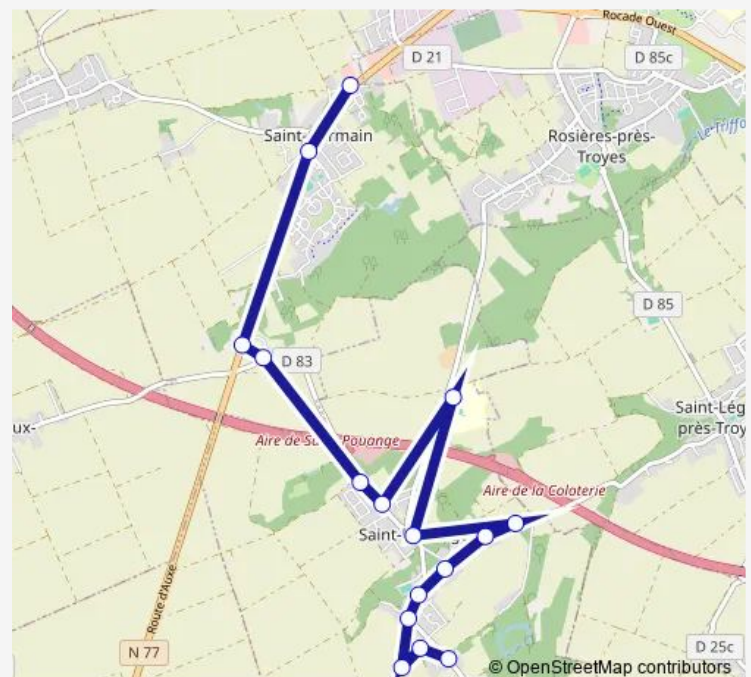

Monday 07:40-19:23

Tuesday 07:40-19:23

Wednesday 07:40-19:23

Thursday 07:40-19:23

Friday 07:40-19:23

Saturday 07:43-19:52

Sunday —

Route info

Direction: Pont DE L Arche

Stops: 16

Trip Duration: 0 hour 19 min

5B — ST Germain Vers ST Pouange

BusMaps

Direction

Bleuze — Pont DE L Arche

16 stops