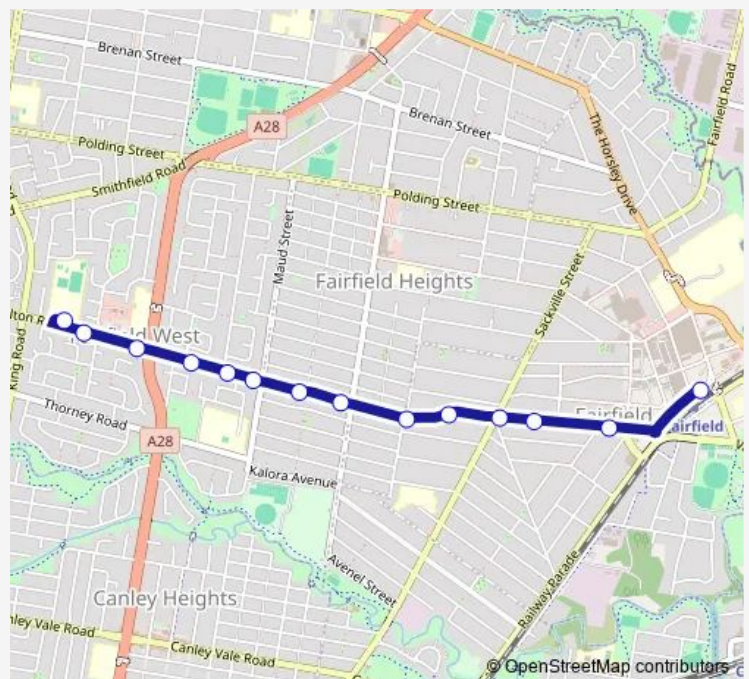

Hamilton Rd Before Lackey St

Hamilton Rd Opp Thomas St

Hamilton Rd At Sackville St

135 Hamilton Rd

Hamilton Rd Opp Eustace St

Hamilton Rd After The Boulevarde

Hamilton Rd Opp Stanley St

Hamilton Rd Before Scarfe St

Hamilton Rd Opp Rawson Rd

Hamilton Rd Opp Nangar St

Hamilton Rd Opp Fairfield West Public School

Hamilton Rd Opp Tasman Pde

Westfields Sports High School, Bus Bay

Route schedule

Fairfield Station, The Crescent, Stand G — Westfields Sports High School, Bus Bay

Monday	07:57-08:38
Tuesday	07:54-07:57
Wednesday	07:54-07:57
Thursday	07:54-07:57
Friday	07:54-07:57
Saturday	—
Sunday	—

Route info

Direction: Fairfield Station, The Crescent, Stand G

Stops: 14

Trip Duration: 0 hour 10 min

9083 — Fairfield to Westfields Sports High School

9083 School Bus time schedules and route maps are available in an offline PDF at busmaps.com. Use the busmaps.com website to see live bus times, train schedule or subway schedule, and step-by-step directions for all public transit in Liverpool