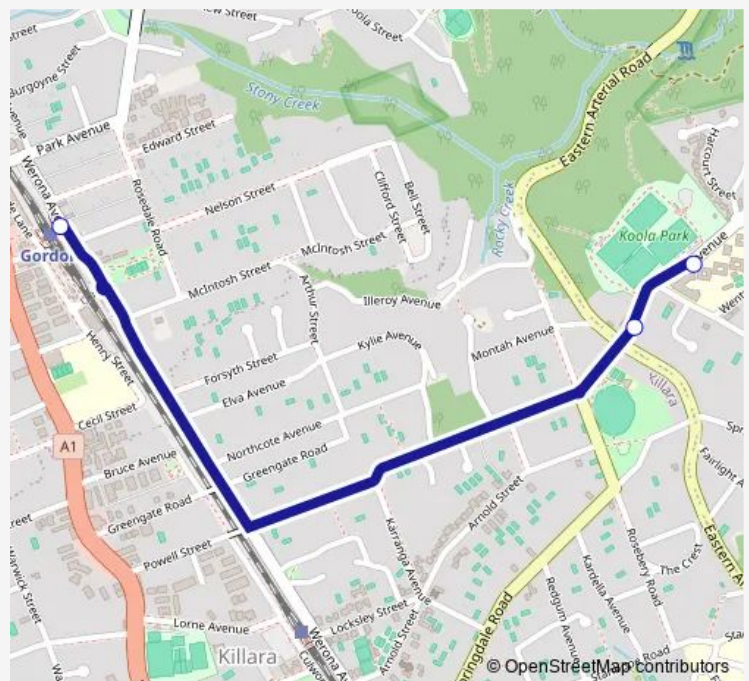

# School Bus 9083 Killara HS to Gordon Station

[Go to website](#)**Direction**

Killara High School, Koola Av — Gordon Station, Werona Av, Stand D

3 stops

[Open route schedule](#)

Killara High School, Koola Av

Koola Av Before Birdwood Av

Gordon Station, Werona Av, Stand D

**Route schedule**

Killara High School, Koola Av — Gordon Station, Werona Av, Stand D

Monday 15:15

Tuesday 15:15

Wednesday 14:50

Thursday 15:15

Friday —

Saturday —

Sunday —

**Route info**

Direction: Killara High School, Koola Av

Stops: 3

Trip Duration: 0 hour 8 min

9083 School Bus time schedules and route maps are available in an offline PDF at [busmaps.com](https://busmaps.com). Use the [busmaps.com](https://busmaps.com) website to see live bus times, train schedule or subway schedule, and step-by-step directions for all public transit in Sydney