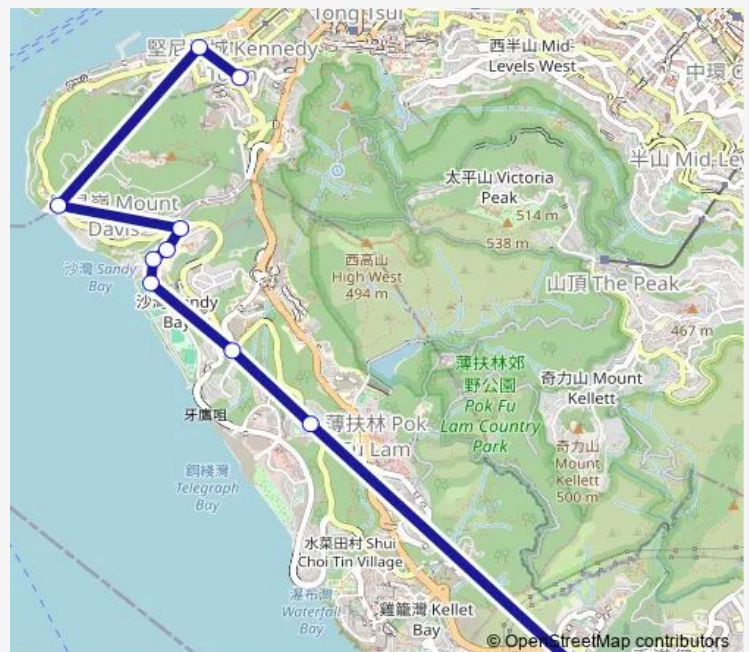

Victoria Road, Outside Block 19, Baguio Villa

Victoria Road, Outside Baguio Villa Tennis Court

Shek PAI WAN Road, Near TIN WAN Street|Tin WAN Street, Shek PAI WAN Road

WU NAM Street, Outside ON TAI Building|Aberdeen (WU NAM Street) Minibus Terminus, Outside ON TAI Building

### Route schedule

FORBES STREET TEMPORARY PLAY-GROUND|KENNEDY TOWN STATION — WU NAM Street, Outside ON TAI Building|Aberdeen (WU NAM Street) Minibus Terminus, Outside ON TAI Building

Monday	07:00
Tuesday	07:00
Wednesday	07:00
Thursday	07:00
Friday	07:00
Saturday	07:00
Sunday	07:00

### Route info

Direction: FORBES STREET TEMPORARY PLAY-GROUND|KENNEDY TOWN STATION

Stops: 8

Trip Duration: 0 hour 23 min

Sandy BAY Road

Victoria Road, Outside English Schools Foundation West Island School

VICTORIA ROAD NEAR MOUNT DAVIS ROAD

CATCHICK STREET, OUTSIDE THE MERTON TOWER|CATCHICK STREET NEAR THE MERTON

KENNEDY TOWN STATION