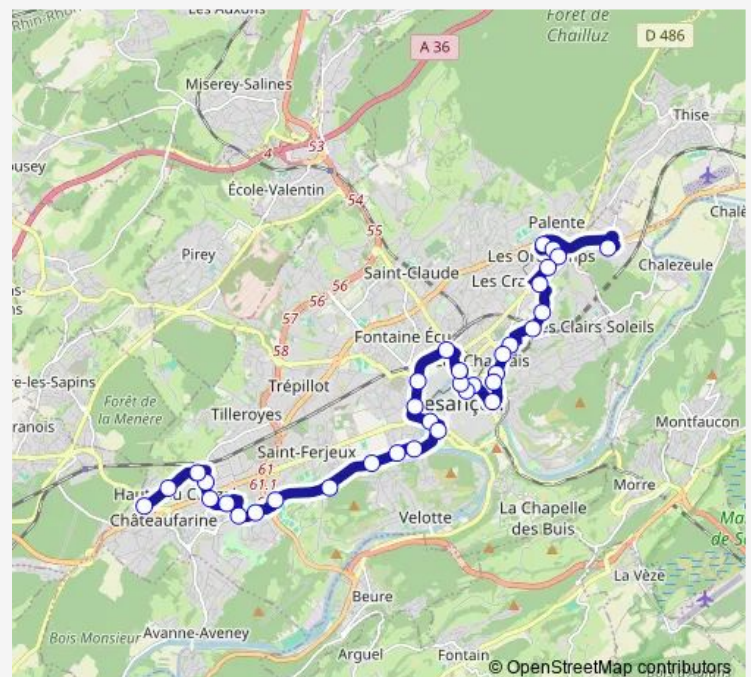

Pont de Bregille

Centre St Pierre

Poste

Courbet

Isenbart

Gare Viotte

Siffert

Oudet

### Route schedule

Chalezeule - Chalezeule — Hauts du Chazal

Monday	—
Tuesday	19:05-00:26 <sup>+1</sup>
Wednesday	—
Thursday	—
Friday	—
Saturday	—
Sunday	—

### Route info

Direction: Chalezeule - Chalezeule

Stops: 35

Trip Duration: 0 hour 55 min

Plan B — Hauts du Chazal <> Chalezeule

Chamars

Chaudanne

Polygone