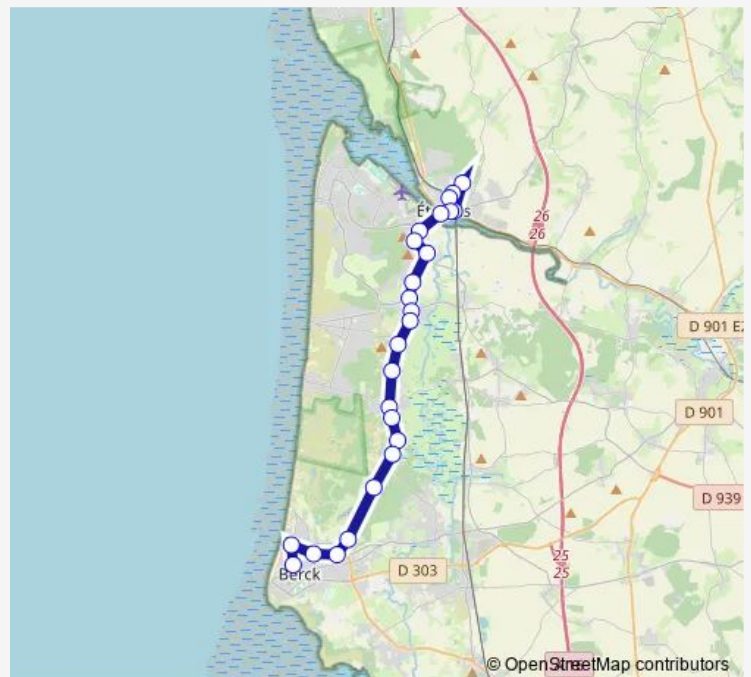

Sunday

—

Route info

Direction: Etaples - Jaurès - Parking

Stops: 36

Trip Duration: 0 hour 51 min

■ Doublage E

Cucq - Château d'Eau - Poteau Cg