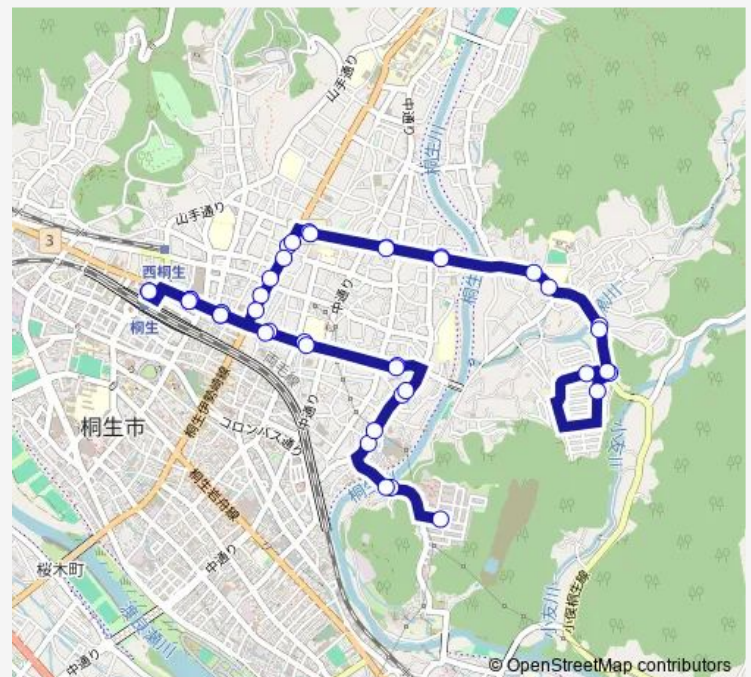

Direction

桐生駅北口 — 桐生駅北口

44 stops

[Open route schedule](#)

桐生駅北口

M e g a ドン・キホーテ

末広町

本町五丁目・シルクル前

本町四丁目

本町三丁目

青年の家北

東一丁目

東三丁目団地前

菱小学校前

菱公民館前

桐陽台団地入口

桐陽台団地南

桐陽台団地北

桐陽台団地入口

菱公民館前

菱小学校前

東三丁目団地前

東一丁目

青年の家北

本町三丁目

Route schedule

桐生駅北口 — 桐生駅北口

Monday 08:20-18:20

Tuesday —

Wednesday 08:20-18:20

Thursday —

Friday 08:20-18:20

Saturday —

Sunday 08:20-18:20

Route info

Direction: 桐生駅北口

Stops: 44

Trip Duration: 0 hour 50 min

■ 菱線

BusMaps