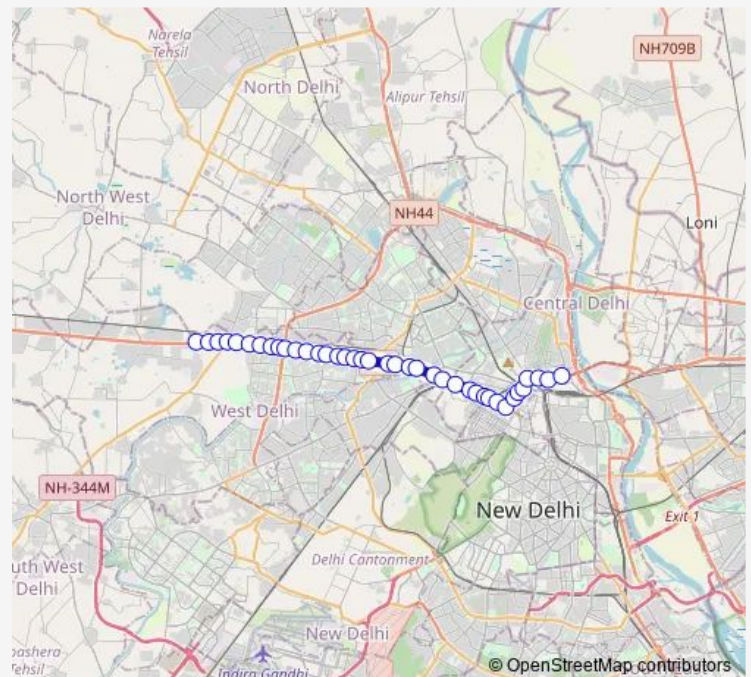

### Route schedule

Qamruddin Nagar Terminal — Isbt Nityanand Marg

Monday 11:18-13:28

Tuesday 11:18-13:28

Wednesday 11:18-13:28

Thursday 11:18-13:28

Friday 11:18-13:28

Saturday 11:18-13:28

### Route info

Direction: Qamruddin Nagar Terminal

Stops: 39

Trip Duration: 1 hour 11 min

905adown

BusMaps

Ram Pura

Ram Pura (Ashok Park)