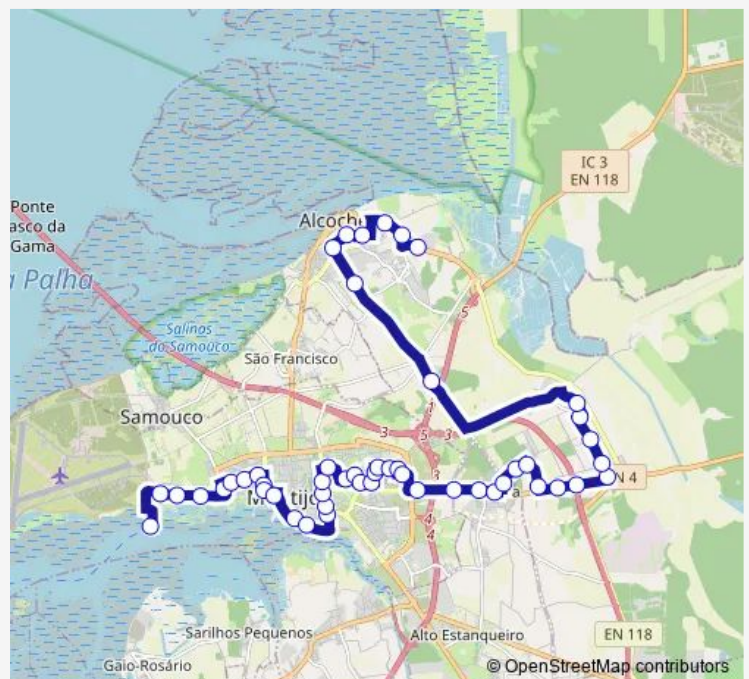

B° Areias (R Eugénio Salvador 12)

Route schedule

Cais DO Seixalinho - P2 — Alcochete (AV Canto DO Pinheiro 698)

Monday	07:00-23:45
Tuesday	07:00-23:45
Wednesday	07:00-23:45
Thursday	07:00-23:45
Friday	07:00-23:45
Saturday	07:30-22:30
Sunday	09:10-22:00

Route info

Direction: Cais DO Seixalinho - P2

Stops: 50

Trip Duration: 0 hour 55 min

Bº Areias (R Leitão Barros) Escola

Bº Areias (R Aquilino Ribeiro 227)

Bº Areias (R Alves Cunha)

Bº Areias (AV Barbosa Bocage 1204)

Thursday 05:00-21:30

Friday 05:00-21:30

Saturday 05:30-20:00

Sunday 07:00-19:30

Route info

Direction: Alcochete (AV Euro 2004) Freeport

Stops: 50

Trip Duration: 0 hour 55 min