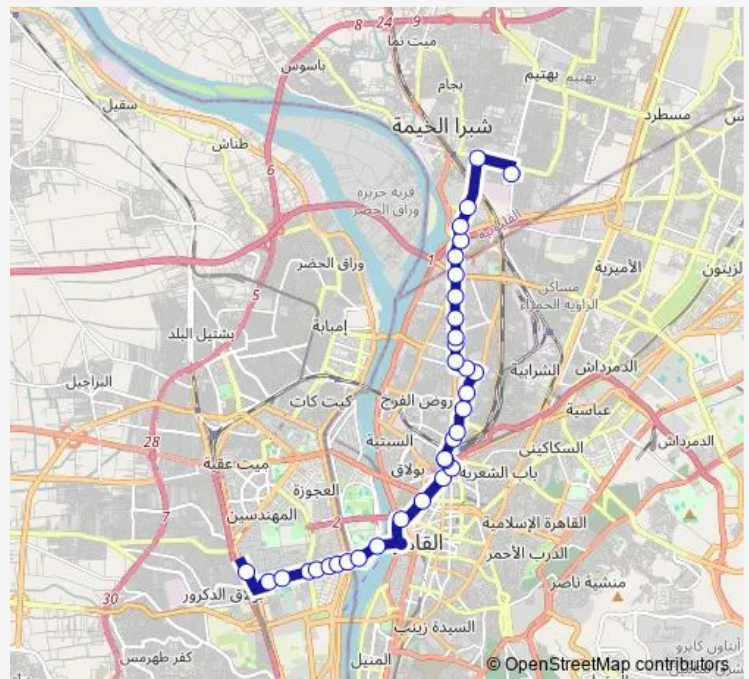

### Route schedule

Sednawy (Sudan St.) — Misr Petroleum - Masaken Al Wehda

Monday	10:00
Tuesday	10:00
Wednesday	10:00
Thursday	10:00
Friday	10:00
Saturday	10:00
Sunday	10:00

### Route info

Direction: Sednawy (Sudan St.)

Stops: 34

Trip Duration: 1 hour 11 min

Ramses Language Schools (Khaloussi)

Amir Mall (Khaloussi)

Rod Al Farag Metro Station

Al Sahel Police Department

## Route info

Direction: Masaken Al Wehda

Stops: 34

Trip Duration: 1 hour 15 min

Faisal Islamic Bank (Tahrir St.)

Ali Abdel Halim St. & Tahrir St.

Dokki Metro

Dokki Square