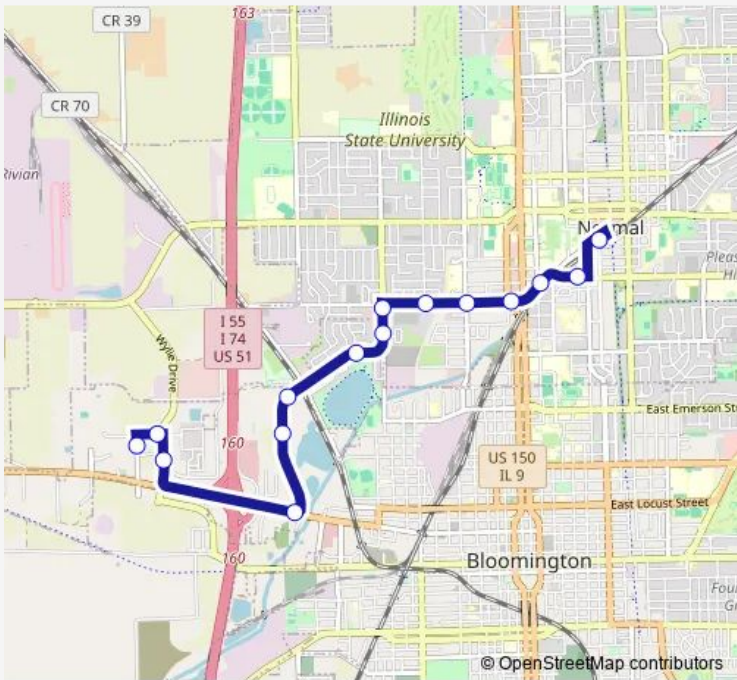

Bus Brown Route

[Go to website](#)

Direction
 Uptown Station — JC Pkwy & Bettis Dr
 15 stops
[Open route schedule](#)

- Uptown Station
- Vernon Ave & Hester Ave - N
- Beaufort St & University St - N
- Hovey Ave & Kingsley St - N
- Hovey Ave & Adelaide St - N
- Hovey Ave & Grove St
- Cottage Ave & Jewel
- Cottage Ave & Turnberry Square
- Martin Luther King Dr & Park Pl Dr - N
- Martin Luther King Jr Dr & Afni
- Martin Luther King Jr Dr & Chestnut Health - W
- Market St & Martin Luther King Jr Dr
- Wylie Dr & Aldi
- Valley View Dr & Wylie Dr - N
- JC Pkwy & Bettis Dr

Route schedule
 Uptown Station — JC Pkwy & Bettis Dr

Monday	06:35-20:35
Tuesday	06:35-20:35
Wednesday	06:35-20:35
Thursday	06:35-20:35
Friday	06:35-20:35
Saturday	07:35-20:35
Sunday	07:35-18:35

Route info
 Direction: Uptown Station
 Stops: 15
 Trip Duration: 0 hour 18 min

Direction

JC Pkwy & Bettis Dr — Uptown Station

15 stops

[Open route schedule](#)

JC Pkwy & Bettis Dr

Bettis Dr & Wylie Dr

Martin Luther King Jr Dr & Market St

Martin Luther King Jr Dr & Chestnut Health - E

Wednesday 06:00-20:00

Thursday 06:00-20:00

Friday 06:00-20:00

Saturday 07:00-20:00

Sunday 07:00-18:00

Route info

Direction: JC Pkwy & Bettis Dr

Stops: 15