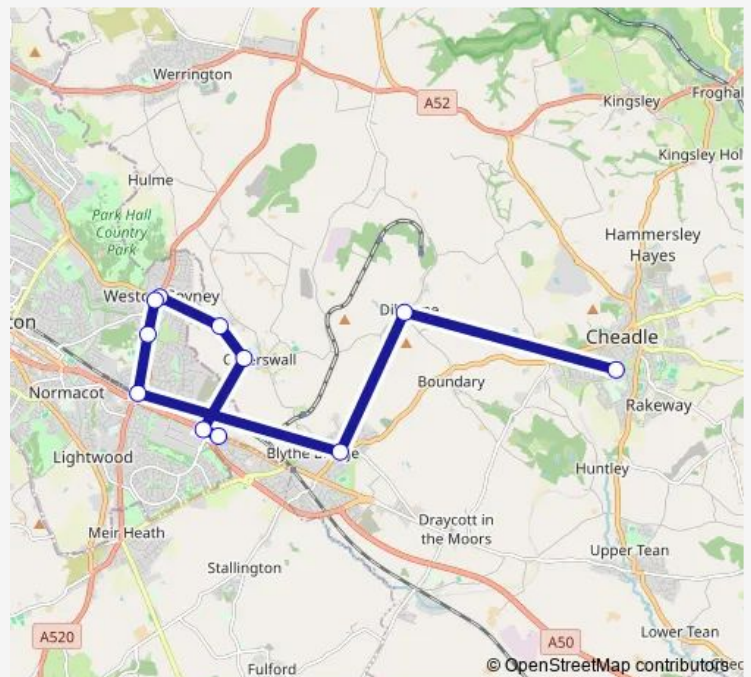

Cheadle Academy

Route schedule

Greenacres Avenue — Cheadle Academy

Monday 07:35

Tuesday 07:35

Wednesday 07:35

Thursday 07:35

Friday 07:35

Saturday —

Sunday —

Route info

Direction: Greenacres Avenue

Stops: 11

Trip Duration: 0 hour 50 min

■ PC8 — Blythe Bridge - Painsley College

Direction

Cheadle Academy — Late Shop

11 stops

[Open route schedule](#)

Cheadle Academy

Royal Oak PH

Bridgwood Road

Greenacres Avenue

Catchems Corner PH

Monday	15:30
Tuesday	15:30
Wednesday	15:30
Thursday	15:30
Friday	15:30
Saturday	—
Sunday	—

Route info

Direction: Cheadle Academy

Stops: 11

Trip Duration: 0 hour 37 min

PC8 Bus time schedules and route maps are available in an offline PDF at busmaps.com. Use the busmaps.com website to see live bus times, train schedule or subway schedule, and step-by-step directions for all public transit in Stoke-on-Trent