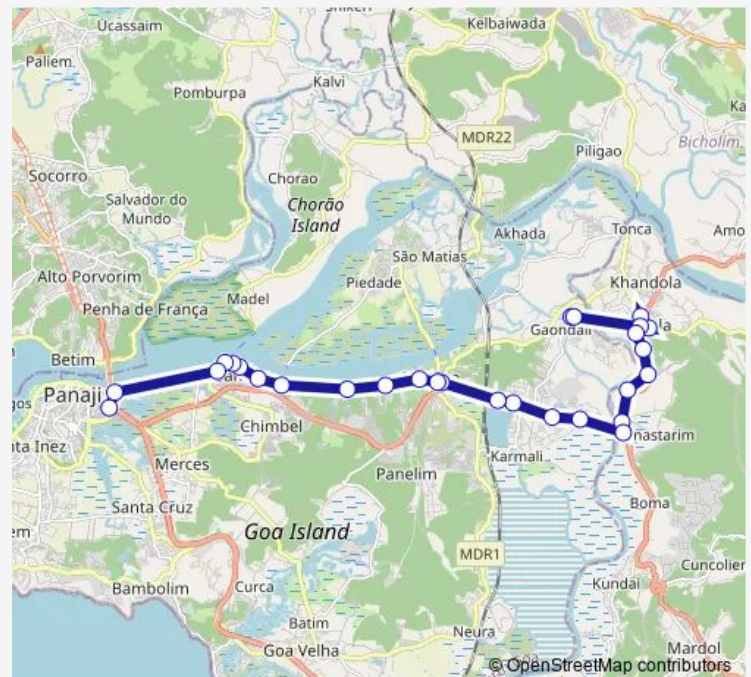

Bus PVT-Pni5 Panaji - Kumbharjua Gawant via Marcel

[Go to website](#)

Direction

Panaji KTC Bus Stand — Kumbharjua Gawant

28 stops

[Open route schedule](#)

Panaji KTC Bus Stand

Panjim Ferry

Ribandar Patto

Chodna Ferry

Ribandar Church

Ribandar Copel

Ribandar Police Sation

Divar Ferry

St. Pedro

Baingini

Old Goa

Old Goa Gandhi Circle

Old Goa Police Station

Corlim Petrol Pump

Corlim Industrial Estate

Syngenta

Dhulaper

Banastari

Banastari Bazaar

Tivre Building

Tivrem

Route schedule

Panaji KTC Bus Stand — Kumbharjua Gawant

Monday 07:10-20:40

Tuesday 07:10-20:40

Wednesday 07:10-20:40

Thursday 07:10-20:40

Friday 07:10-20:40

Saturday 07:10-20:40

Sunday 07:10-20:40

Route info

Direction: Panaji KTC Bus Stand

Stops: 28

Trip Duration: 0 hour 40 min

■ PVT-Pni5 — Panaji - Kumbharjua Gawant via Marcel