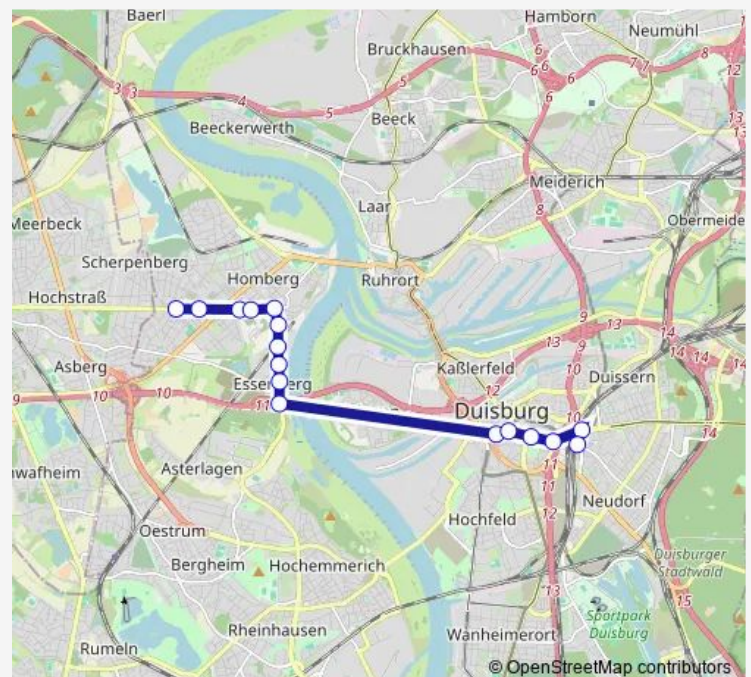

### Direction

Duisburg Hochheide Markt — DU-Hbf Osteingang

16 stops

[Open route schedule](#)

Duisburg Hochheide Markt

Duisburg Ottostr.

Duisburg Südstr.

Duisburg Duisburger Str.

Duisburg Bismarckplatz

Duisburg Zechenstr.

Duisburg Eisenbahnstr.

Duisburg Chemiewerk Essenberg

Duisburg Essenberg Kaiserstr.

Duisburg Essenberg Brücke

Duisburg Marientor

Duisb. Friedrich-Wilhelm-Platz

### Route schedule

Duisburg Hochheide Markt — DU-Hbf Osteingang

Monday 07:15

Tuesday 07:15

Wednesday 07:15

Thursday 07:15

Friday 07:15

Saturday —

### Route info

Direction: Duisburg Hochheide Markt

Stops: 16

Trip Duration: 0 hour 28 min

■ 926 E

BusMaps

926 E Bus time schedules and route maps are available in an offline PDF at [busmaps.com](https://busmaps.com). Use the [busmaps.com](https://busmaps.com) website to see live bus times, train schedule or subway schedule, and step-by-step directions for all public transit in Duisburg