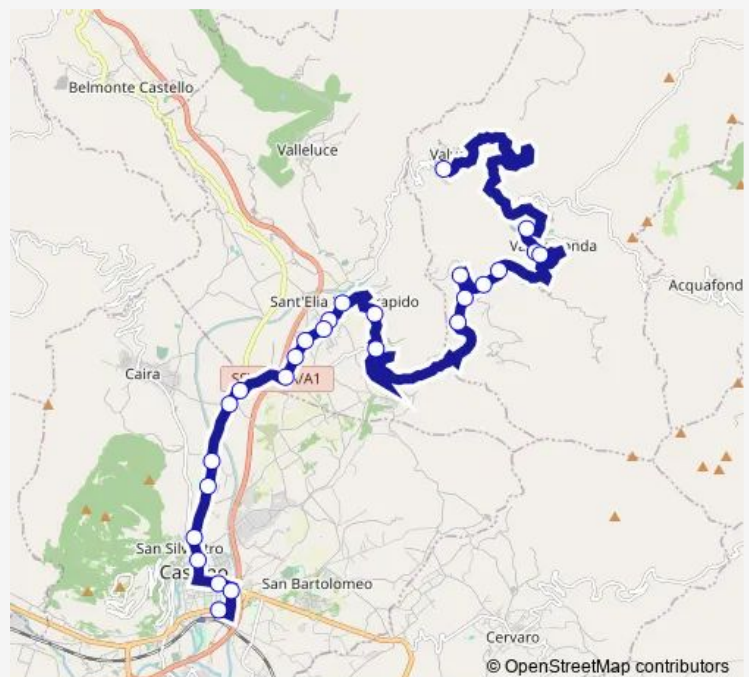

Cassino | Via Sferracavalli Via Laro # f7679

Cassino | Via Sferracavalli Via Cimino # f7680

Cassino | Via Sferracavalli (Acquapark) # f7681

Route schedule

Vallerotonda | Valvori # f7991 — Cassino | Viale Garigliano
Via Volturno # f4412

Monday —

Tuesday —

Wednesday —

Thursday —

Friday —

Saturday 20:05

Sunday —

Route info

Direction: Vallerotonda | Valvori # f7991

Stops: 26

Trip Duration: 0 hour 45 min

Valvori - Cassino # Cs902d

Cassino | Casa Circondariale # f7682

Cassino | Ist. Superiore Carducci # f7689

Cassino | Ist. superiore Righi # f8045