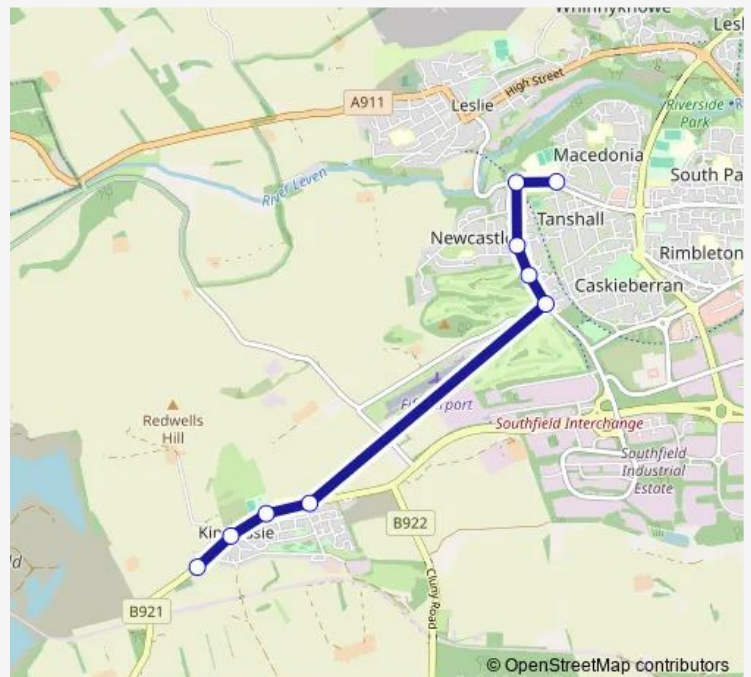

Golf Course Access

Tanshall Road West

Rosemount Road

Golf Course Road

Golf Course Road

Glenwood High School

### Route schedule

West End — Glenwood High School

Monday 08:21

Tuesday 08:21

Wednesday 08:21

Thursday 08:21

Friday 08:21

Saturday —

### Route info

Direction: West End

Stops: 10

Trip Duration: 0 hour 14 min

■ GW6 — Glenwood High School - Kinglassie

**Direction**

Glenwood High School — West End

9 stops