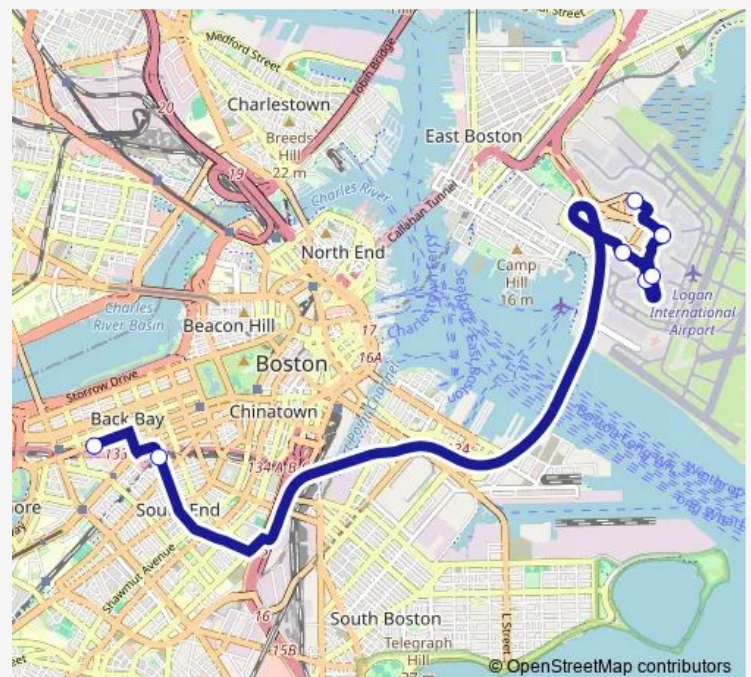

Bus Back Bay

[Go to website](#)

Direction

Terminal A + Arrivals — Copley Place across from Back Bay station (Dartmouth Street)

7 stops

[Open route schedule](#)

Terminal A + Arrivals

Terminal B Stop 1 + Departures

Terminal B Stop 2 + Departures

Terminal C + Arrivals

Terminal E + Arrivals

Hynes Convention Center (Boylston Street and Gloucester Street)

Copley Place across from Back Bay station (Dartmouth Street)

Route schedule

Terminal A + Arrivals — Copley Place across from Back Bay station (Dartmouth Street)

Monday 06:00-22:00

Tuesday 06:00-22:00

Wednesday 06:00-22:00

Thursday 06:00-22:00

Friday 06:00-22:00

Saturday 06:00-22:00

Sunday 06:00-22:00

Route info

Direction: Terminal A + Arrivals

Stops: 7

Trip Duration: 0 hour 20 min

Back Bay

Direction

Hynes Convention Center (Boylston Street and Gloucester Street) — Terminal E + Departures