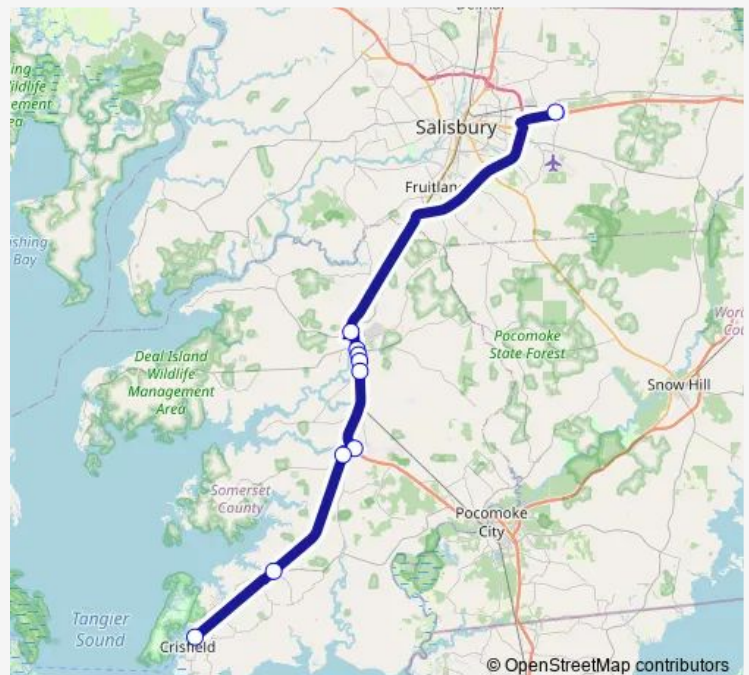

## Bus 706S Princess Anne-Crisfield

[Go to website](#)

### Direction

Shore Transit Bus Terminal — Mcdonalds - Crisfield

10 stops

[Open route schedule](#)

Shore Transit Bus Terminal

Princess Anne Transfer Point

Princess Anne Post Office - South

Hampden Avenue - South

### Route schedule

Shore Transit Bus Terminal — Mcdonalds - Crisfield

Monday 05:50-17:25

Tuesday 05:50-17:25

Wednesday 05:50-17:25

Thursday 05:50-17:25

Friday 05:50-17:25

Saturday —

### Route info

Direction: Shore Transit Bus Terminal

Stops: 10

Trip Duration: 1 hour 3 min

706S — Princess Anne-Crisfield

706S Bus time schedules and route maps are available in an offline PDF at [busmaps.com](https://busmaps.com). Use the [busmaps.com](https://busmaps.com) website to see live bus times, train schedule or subway schedule, and step-by-step directions for all public transit in