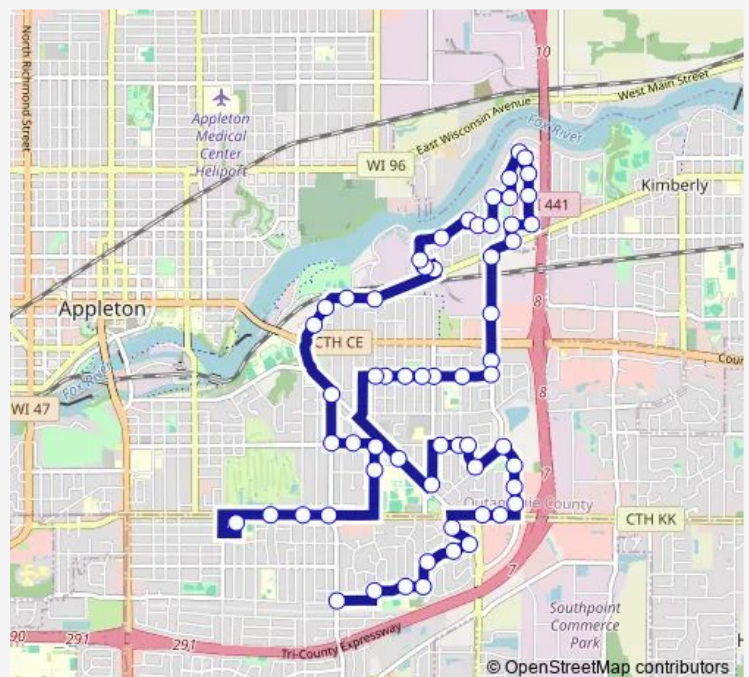

Thursday 15:27

Friday 15:27

Saturday —

Sunday —

Route info

Direction: Madison Middle @ rear door

Stops: 60

Trip Duration: 0 hour 42 min

84 Pm — 84 PM - Madison Middle

Crestview & N Briarcliff

N Briarcliff & Montclair

Montclair & E Lexington

N Fernmeadow & E Lexington

1201 Hawthorne

N Hawthorne & Crestview

N Hawthorne & E Edgemere