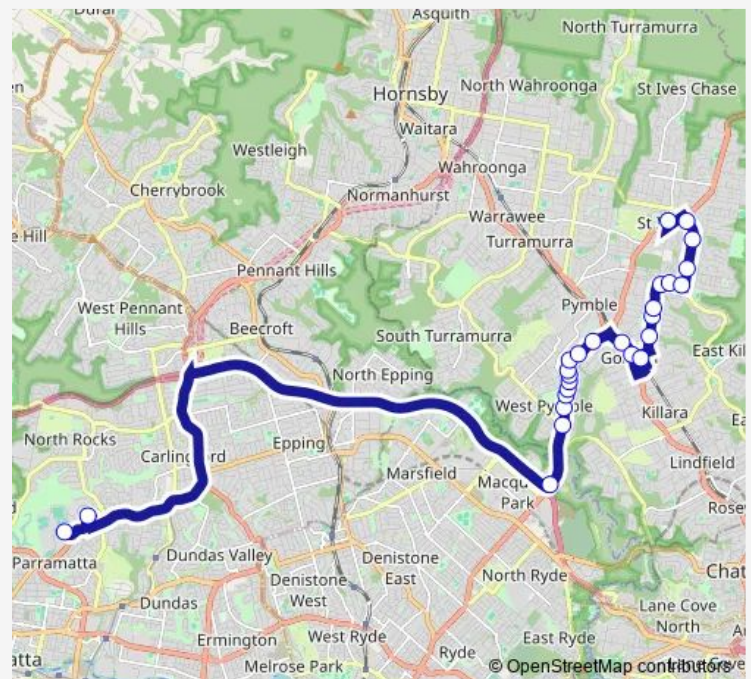

### Direction

The King's School, School Grounds — St Ives Community Hall, Memorial Av

26 stops

[Open route schedule](#)

The King's School, School Grounds

The King's School Reception, School Grounds

Lane Cove Rd Opp Eden Gardens

### Route schedule

The King's School, School Grounds — St Ives Community Hall, Memorial Av

Monday 15:45

Tuesday 15:45

Wednesday 15:45

Thursday 15:45

Friday —

Saturday —

### Route info

Direction: The King's School, School Grounds

Stops: 26

Trip Duration: 0 hour 53 min

9050 — The Kings School to Memorial Av at Village Green Pde, St Ives

Eucalyptus St After Lynbara Av

Eucalyptus St Opp Pindari Av

Horace St Opp St Ives Public School

Horace St Before Stanley St

Link Rd Opp Corpus Christi Catholic Primary School

St Ives Community Hall, Memorial Av

9050 School Bus time schedules and route maps are available in an offline PDF at [busmaps.com](https://busmaps.com). Use the [busmaps.com](https://busmaps.com) website to see live bus times, train schedule or subway schedule, and step-by-step directions for all public transit in Sydney