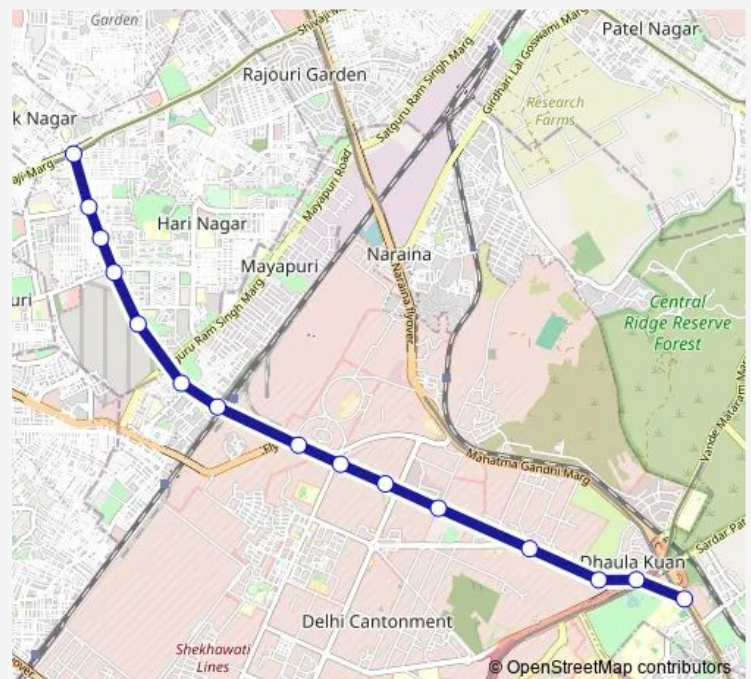

Bus 588stdown

[Go to website](#)

Direction

Tilak Nagar Terminal — Dhaula Kuan Arsd College

15 stops

[Open route schedule](#)

- Tilak Nagar Terminal
- Fateh Nagar
- G Block Hari Nagar
- Hari Nagar Depot
- Tihar Jail
- Lajwanti Garden (Carriappa Marg)
- Janak Setu
- Supply Depot
- Kirbi Place
- Thimiyan Park
- S O Flats Carriappa Marg
- R R Line
- Golf Club
- Dhaulta Kuan
- Dhaulta Kuan Arsd College

Route schedule

Tilak Nagar Terminal — Dhaulta Kuan Arsd College

Monday	05:13-18:16
Tuesday	05:13-18:16
Wednesday	05:13-18:16
Thursday	05:13-18:16
Friday	05:13-18:16
Saturday	05:13-18:16
Sunday	05:13-18:16

Route info

Direction: Tilak Nagar Terminal

Stops: 15

Trip Duration: 0 hour 36 min

588stdown

BusMaps

588stldown Bus time schedules and route maps are available in an offline PDF at busmaps.com. Use the busmaps.com website to see live bus times, train schedule or subway schedule, and step-by-step directions for all public transit in Shahdara