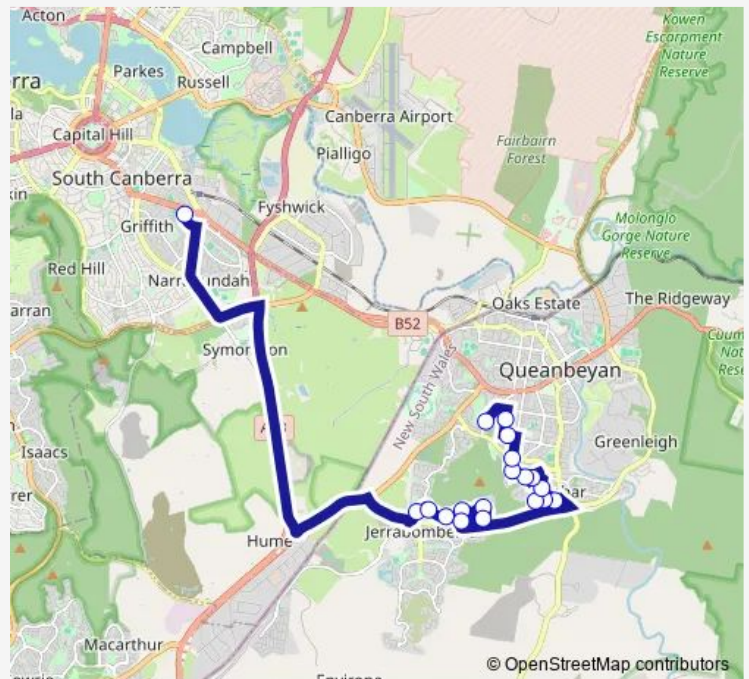

School Bus S145 St Edmunds and St Clares Colleges to Letchworth via Jerrabomberra

[Go to website](#)

Direction

St Clares College Mcmillan Cr — Tharwa Rd At Delmar Cres

19 stops

[Open route schedule](#)

- St Clares College Mcmillan Cr
- Limestone Dr Opp Jerrabomberra Village Shopping Centre
- Halloran Dr Opp Terrara Cl
- Halloran Dr At Euroka Pl
- Halloran Dr Before Minda Pl
- Halloran Dr At Elaroo Pl
- Halloran Dr Before Pannamena Cres
- Numeralia Dr After Halloran Dr
- Candlebark Rd At Nimbus Pl
- 128 Candlebark Rd
- Cunningham St At Candlebark Rd
- Cunningham St Opp Palmer Cl
- Candlebark Rd At Throsby Cl
- Rusten St Opp Murray St
- Donald Rd At Kinsella St
- Donald Rd Before Southbar Rd
- Hakea St Opp Christopher Cres
- Ingleside Rd At Greenbank Av
- Tharwa Rd At Delmar Cres

Route schedule

St Clares College Mcmillan Cr — Tharwa Rd At Delmar Cres

Monday	15:50
Tuesday	15:50
Wednesday	15:50
Thursday	15:50
Friday	15:50
Saturday	—
Sunday	—

Route info

Direction: St Clares College Mcmillan Cr

Stops: 19

Trip Duration: 0 hour 35 min

S145 — St Edmunds and St Clares Colleges to Letchworth via Jerrabomberra

S145 School Bus time schedules and route maps are available in an offline PDF at busmaps.com. Use the busmaps.com website to see live bus times, train schedule or subway schedule, and step-by-step directions for all public transit in Canberra

The schedule is provided in the local timezone. Times with "(+1)" indicate departures on the next day.

PDF file created on 2025-01-16

2024 BusMaps.com - All Rights Reserved