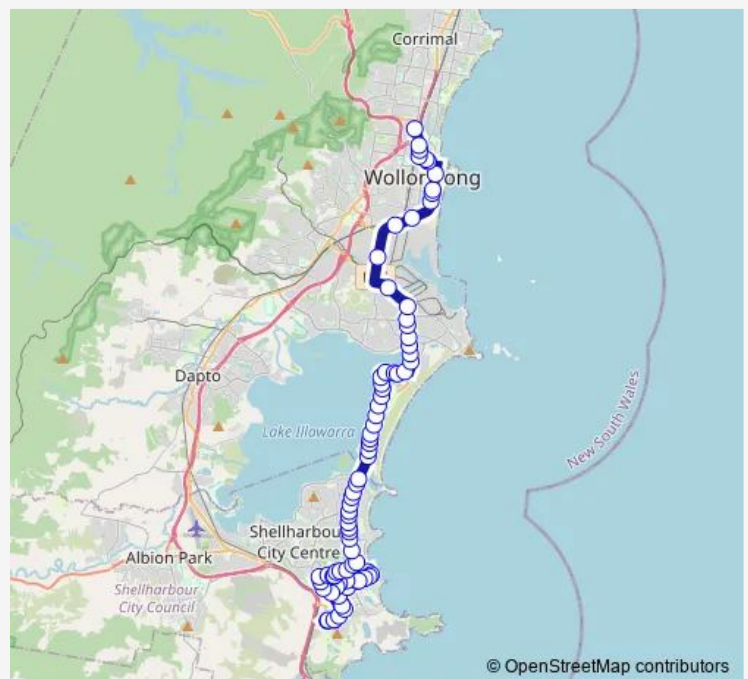

School Bus S145 Cove Bvd bf Brindabella Dr to Wollongong HS Performing Arts Centre

[Go to website](#)

Direction

Cove Bvd Before Brindabella Dr — Wollongong High School Performing Arts Centre, Princes Hwy

Route schedule

Cove Bvd Before Brindabella Dr — Wollongong High School Performing Arts Centre, Princes Hwy

Monday	06:58
Tuesday	06:58
Wednesday	06:58
Thursday	06:58
Friday	06:58
Saturday	—
Sunday	—

Route info

Direction: Cove Bvd Before Brindabella Dr

Stops: 82

Trip Duration: 1 hour 20 min

S145 — Cove Bvd bf Brindabella Dr to Wollongong HS Performing Arts Centre

Jindabyne Rd Opp Malacoota Way

Jindabyne Rd Opp Burrinjuck Av

Ocean Beach Dr At Evergreen Dr

Ocean Beach Dr After Melia St

Ocean Beach Dr At Sherwood Pl

Shellharbour Rd Opp Amity College

Shellharbour Rd After Woodlands Dr

Shellharbour Rd Opp Barrack Av

Shellharbour Rd After Roberts Av