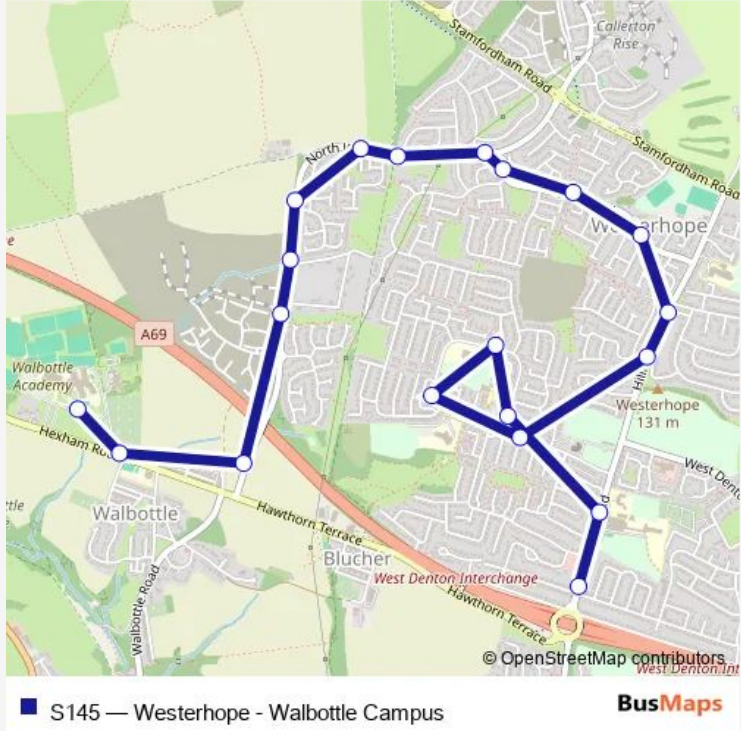

Bus S145 Westerhope - Walbottle Campus

[Go to website](#)

Direction
 Walbottle Academy — Lemington Road Ends
 20 stops
[Open route schedule](#)

- Walbottle Academy
- Hexham Road-Hawthorn Terrace
- Walbottle Road-Hexham Road
- North Walbottle Rd - Northumberland Gdns
- North Walbottle Rd-Coronation Rd
- North Walbottle Road-Abbey Drive
- North Walbottle Rd-Claverdon St
- North Walbottle Rd-Whorlton Tce
- North Walbottle Road-Marquis Avenue
- Greenway-Jonquil Close
- Greenway
- Greenway-Glenhurst Drive
- Hillhead Road-Downend Road
- Hillhead Road-Wedmore Road
- Hillhead Parkway-Ainsdale Gardens
- Hillhead Parkway
- Hillhead Parkway-Terminus
- Hillhead Parkway-Elston Close
- Hillhead Road-Ashdale Crescent
- Lemington Road Ends

Route schedule
 Walbottle Academy — Lemington Road Ends

| | |
|-----------|-------|
| Monday | 14:42 |
| Tuesday | 14:42 |
| Wednesday | 14:42 |
| Thursday | 14:42 |
| Friday | 14:42 |
| Saturday | — |
| Sunday | — |

Route info
 Direction: Walbottle Academy
 Stops: 20
 Trip Duration: 0 hour 21 min

S145 Bus time schedules and route maps are available in an offline PDF at busmaps.com. Use the busmaps.com website to see live bus times, train schedule or subway schedule, and step-by-step directions for all public transit in Newcastle upon Tyne

The schedule is provided in the local timezone. Times with "(+1)" indicate departures on the next day.

PDF file created on 2025-02-26

2024 BusMaps.com - All Rights Reserved