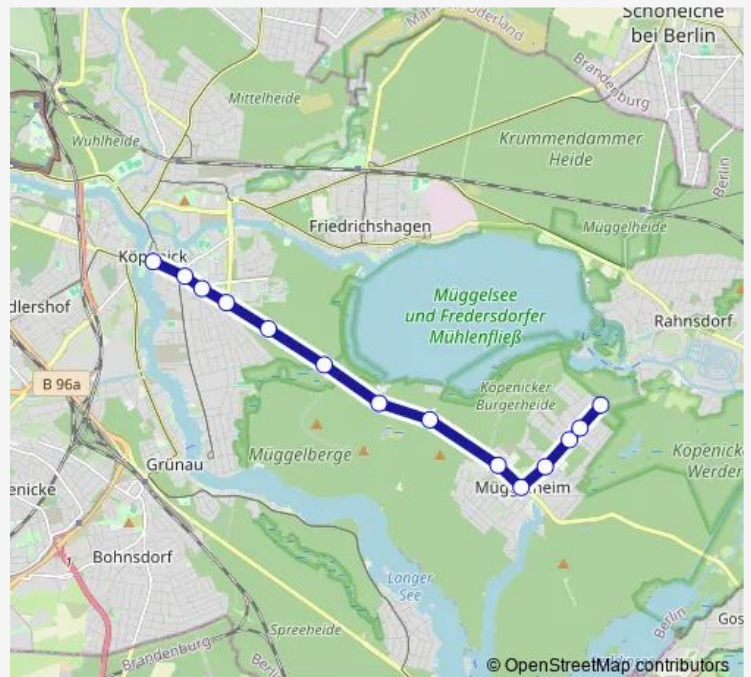

Bus N69

[Go to website](#)

Direction

Schloßplatz Köpenick — Odernheimer Str.

14 stops

[Open route schedule](#)

Schloßplatz Köpenick

Müggelhm. Str./Wendenschloßstr.

Pablo-Neruda-Str.

Krkhs. Köpenick/Südseite

Kienappelweg

Chausseehaus

Rübezahl

Müggelseeperle

Ludwigshöheweg

Müggelheim/Dorf

Anweilerweg

Rehborner Str.

Raumbacher Str.

Odernheimer Str.

Route schedule

Schloßplatz Köpenick — Odernheimer Str.

Monday	03:01-02:31 ⁺¹
Tuesday	03:01-02:31 ⁺¹
Wednesday	03:01-02:31 ⁺¹
Thursday	03:01-02:31 ⁺¹
Friday	03:01-02:31 ⁺¹
Saturday	03:01-02:31 ⁺¹
Sunday	03:01-02:31 ⁺¹

Route info

Direction: Schloßplatz Köpenick

Stops: 14

Trip Duration: 0 hour 15 min

■ N69

BusMaps

N69 Bus time schedules and route maps are available in an offline PDF at busmaps.com. Use the busmaps.com website to see live bus times, train schedule or subway schedule, and step-by-step directions for all public transit in Berlin