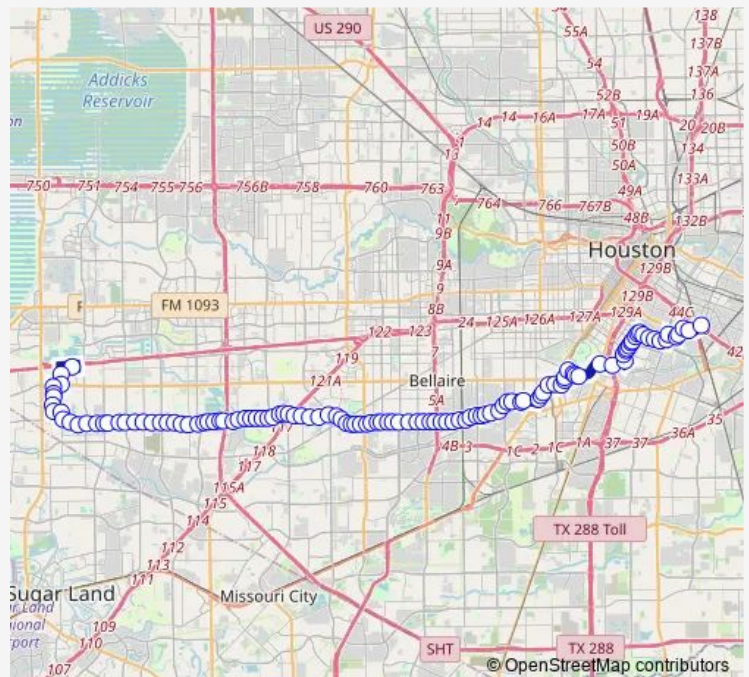

Bus 004 Beechnut

[Go to website](#)

Direction
 Eastwood Transit Center — Mission Bend Transit Center
 120 stops
[Open route schedule](#)

- Eastwood Transit Center
- Elgin St @ E17 U Of H
- Cullen Blvd @ Elgin St
- Cullen Blvd @ University Of Houston
- Scott St @ Alabama St
- Alabama St @ Canfield St
- Alabama St @ Sampson St
- Cleburne St @ Tierwester St
- Cleburne St @ Burkett St
- Cleburne St @ Velasco
- Cleburne St @ Ennis St
- Ennis St @ Eagle
- Ennis St @ Wheeler Ave
- Ennis St @ Blodgett St
- Ennis St @ Wentworth
- Ennis St @ Rosedale St
- Ennis St @ Wichita St
- Ennis St @ Oakdale St
- Ennis St @ Calumet St
- Ennis St @ N Mac Gregor Way
- Mac Gregor Way @ Riverside Dr

Route schedule

Eastwood Transit Center — Mission Bend Transit Center

Monday	04:30-00:45 ⁺¹
Tuesday	04:30-00:45 ⁺¹
Wednesday	04:30-00:45 ⁺¹
Thursday	04:30-00:45 ⁺¹
Friday	04:30-00:45 ⁺¹
Saturday	05:15-00:30 ⁺¹
Sunday	05:15-00:30 ⁺¹

Route info

Direction: Eastwood Transit Center
 Stops: 120
 Trip Duration: 1 hour 34 min

004 — Beechnut

Mac Gregor Way @ N Mac Gregor Way

Mac Gregor Way @ South Freeway

Mac Gregor Way @ Alameda Rd

Braeswood Blvd @ Mac Gregor Way

Moursund St @ Lamar Flemming Ave

Moursund St @ Lamar Flemming Ave

Moursund St @ Lamar Flemming Ave

Bertner Ave @ Wilkins St

Bertner Ave @ Bates St

Bertner Ave @ Holcombe Blvd

Pressler St @ Rjv Johnson MB

Texas Medical Center Transit Center