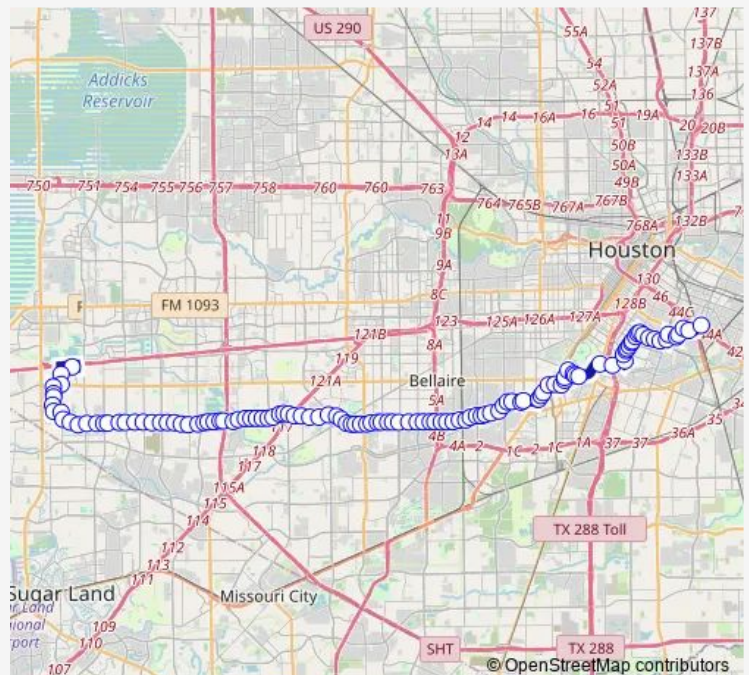

Ennis St @ Calumet St

Ennis St @ N Mac Gregor Way

Mac Gregor Way @ Riverside Dr

Route schedule

Eastwood Transit Center — Mission Bend Transit Center

Monday 04:30-00:45⁺¹

Tuesday 04:30-00:45⁺¹

Wednesday 04:30-00:45⁺¹

Thursday 04:30-00:45⁺¹

Friday 04:30-00:45⁺¹

Saturday 05:15-00:30⁺¹

Sunday 05:15-00:30⁺¹

Route info

Direction: Eastwood Transit Center

Stops: 120

Trip Duration: 1 hour 26 min

004 — Beechnut

Mac Gregor Way @ N Mac Gregor Way

Mac Gregor Way @ South Freeway

Mac Gregor Way @ Alameda Rd

Braeswood Blvd @ Mac Gregor Way

Moursund St @ Lamar Flemming Ave

Moursund St @ Lamar Flemming Ave

Moursund St @ Lamar Flemming Ave

Bertner Ave @ Wilkins St

Bertner Ave @ Bates St

Bertner Ave @ Holcombe Blvd

Pressler St @ Rjv Johnson Mb

Texas Medical Center Transit Center

Main St @ Greenbriar Dr

Main St @ Underwood Rd

Main St @ N Braeswood Blvd