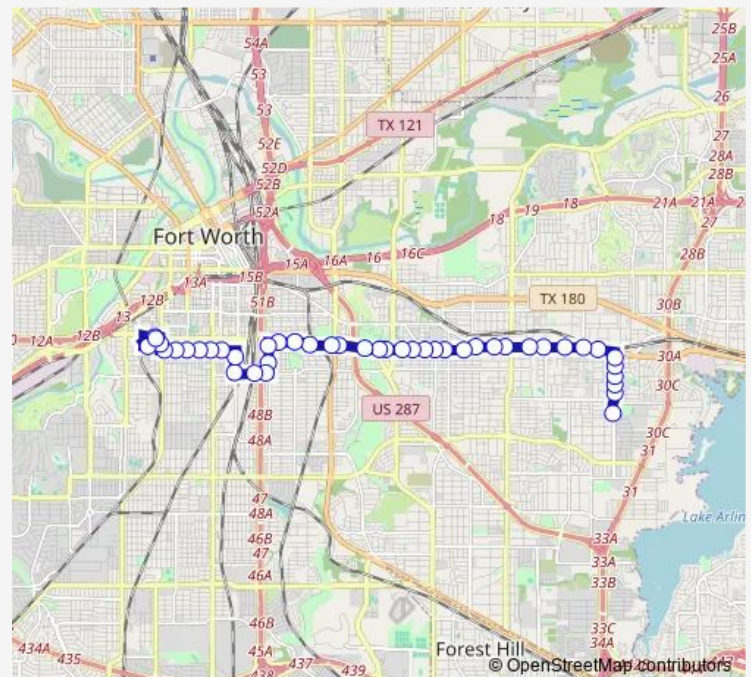

Rosedale & Belzise

Rosedale & Hall

Rosedale & Stearns

Route schedule

Rosedale & 8th — Stalcup & Fitzhugh

Monday 05:38-22:38

Tuesday 05:38-22:38

Wednesday 05:38-22:38

Thursday 05:38-22:38

Friday 05:38-22:38

Saturday 06:08-22:38

Sunday 06:08-22:38

Route info

Direction: Rosedale & 8th

Stops: 49

Trip Duration: 0 hour 45 min

Ramey & E Loop 820 S

Fitzhugh & Lucas - Cass

Fitzhugh & Fitzhugh

Fitzhugh & Stalcup

Stalcup & Fitzhugh

Direction

Stalcup & Fitzhugh — Rosedale & 8th

44 stops

Friday 04:53-22:23

Saturday 05:23-22:23

Sunday 05:23-21:53

Route info

Direction: Stalcup & Fitzhugh

Stops: 44

Trip Duration: 0 hour 44 min

Rosedale & Freeman