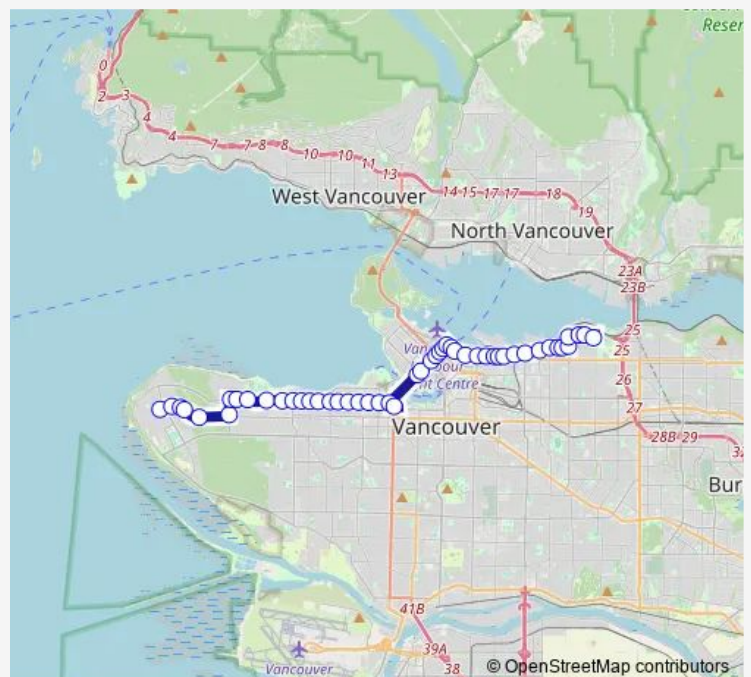

Monday 21:09

Tuesday 21:09-00:06⁺¹

Wednesday —

Thursday 21:09-00:06⁺¹

Friday 21:09-00:06⁺¹

Saturday 21:05-00:07⁺¹

Sunday 21:02-00:06⁺¹

Route info

Direction: Southbound Cambie St @ W Hastings St

Stops: 34

Trip Duration: 0 hour 38 min

004 — Powell/Downtown/Ubc

Westbound W 4th Ave @ Wallace St

Westbound W 4th Ave @ 4100 Block

Westbound W 4th Ave @ NW Marine Dr