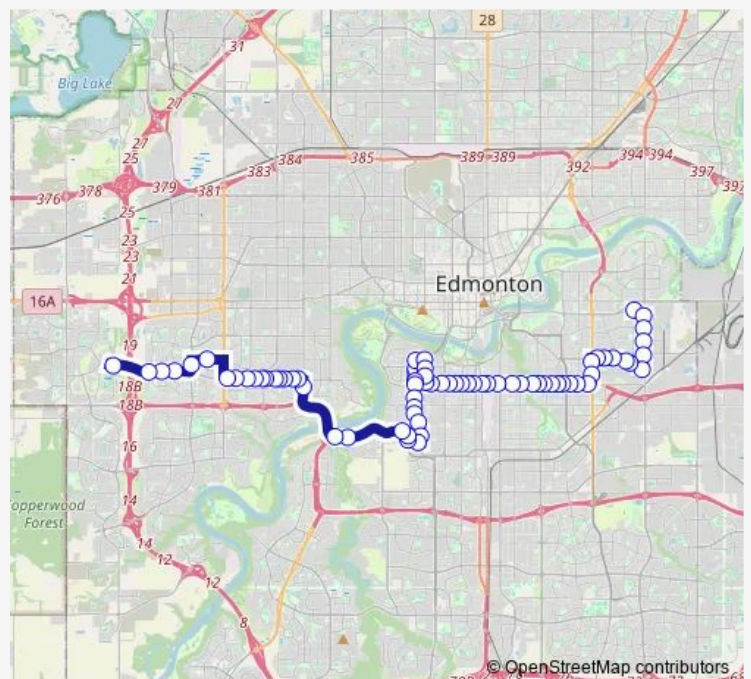

87 Street & 82 Avenue

85 Street & 82 Avenue

83 Street & 82 Avenue

Route schedule

114 Street & 89 Avenue — 83 Street & 82 Avenue

Monday 07:23-17:32

Tuesday 07:23-17:32

Wednesday 07:23-17:32

Thursday 07:23-17:32

Friday 07:23-17:32

Saturday —

Sunday —

Route info

Direction: 114 Street & 89 Avenue

Stops: 25

Trip Duration: 0 hour 30 min

004 — Lewis Farms - University - Capilano

81 Street & 82 Avenue

81 Street & 90 Avenue

83 Street & 90 Avenue

83 Street & 82 Avenue

## Direction

Lewis Farms Transit Centre Bay B — Capilano Transit Centre Bay C

71 stops

[Open route schedule](#)

Lewis Farms Transit Centre Bay B

187 Street & 87 Avenue

186 Street & 87 Avenue

182 Street & 87 Avenue