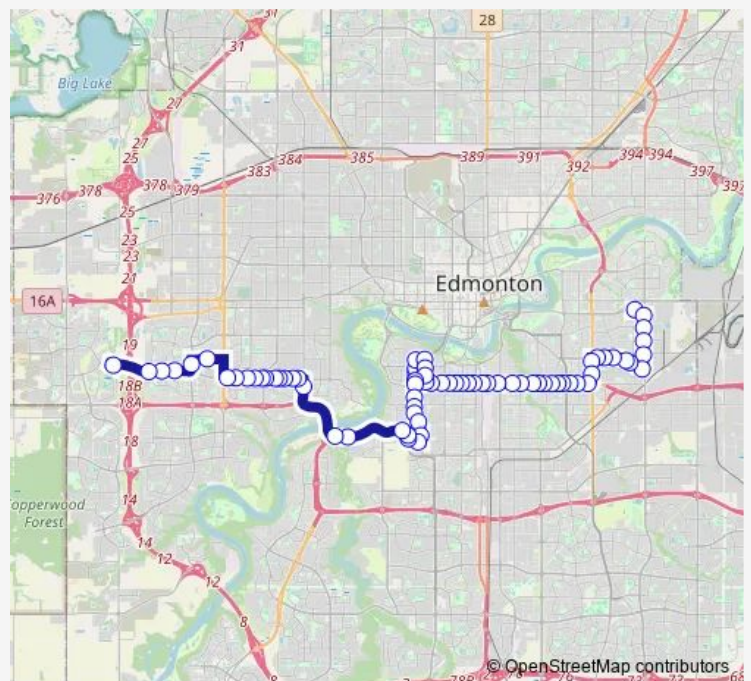

87 Street & 82 Avenue

89 Street & 82 Avenue

91 Street & 82 Avenue

Route schedule

Capilano Transit Centre Bay F — Lewis Farms Transit Centre Bay B

Monday 05:00-02:36⁺¹

Tuesday 05:00-02:36⁺¹

Wednesday 05:00-02:36⁺¹

Thursday 05:00-02:36⁺¹

Friday 05:00-02:36⁺¹

Saturday 05:20-02:55⁺¹

Sunday 05:31-02:51⁺¹

Route info

Direction: Capilano Transit Centre Bay F

Stops: 73

Trip Duration: 1 hour 9 min

004 — Lewis Farms - University - Capilano

93 Street & 82 Avenue

96 Street & 82 Avenue

97 Street & 82 Avenue

99 Street & 82 Avenue

101 Street & 82 Avenue

102 Street & 82 Avenue

104 Street & 82 Avenue

105 Street & 82 Avenue

106 Street & 82 Avenue

107 Street & 82 Avenue

108 Street & 82 Avenue

109 Street & 82 Avenue

111 Street & 82 Avenue

112 Street & 82 Avenue

114 Street & 83 Avenue