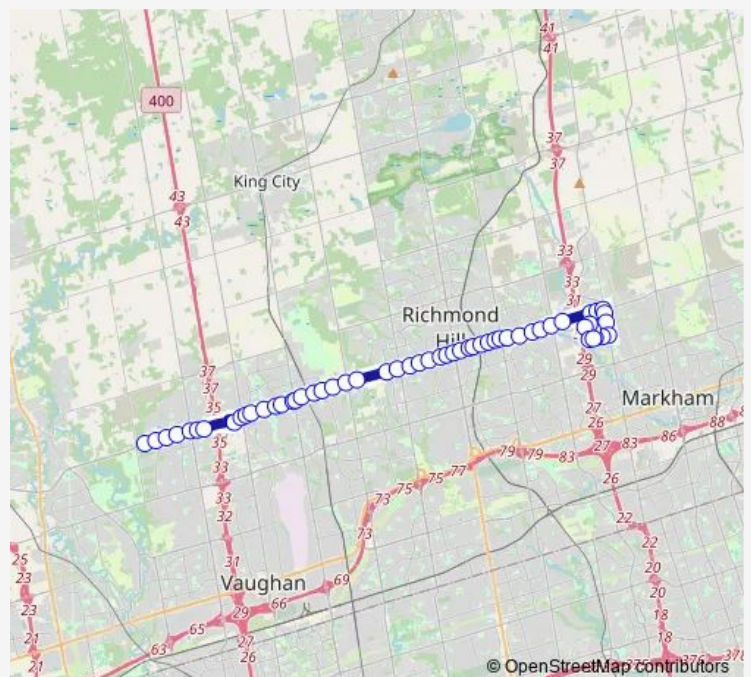

Major Mackenzie DR / Forestwood St

Major Mackenzie DR / Shirley Dr

Major Mackenzie DR / Frank Endean R

Major Mackenzie DR / OLD Markham Rd

Major Mackenzie DR / Bayview Av

Major Mackenzie DR Stop # 1697

Major Mackenzie DR / Sussex Av

Major Mackenzie DR / Newkirk Rd

Major Mackenzie DR / Cedar Av

Major Mackenzie DR / Pugsley Av

Major Mackenzie DR / Baker Av

Major Mackenzie DR / Yonge St

Route schedule

Hillmount RD / Markland St — Major Mackenzie DR / Woodend Pl

Monday	05:09-00:40 ⁺¹
Tuesday	05:09-00:40 ⁺¹
Wednesday	05:09-00:40 ⁺¹
Thursday	05:09-00:40 ⁺¹
Friday	05:09-00:40 ⁺¹
Saturday	06:02-23:45
Sunday	06:06-00:04 ⁺¹

Route info

Direction: Hillmount RD / Markland St

Stops: 52

Trip Duration: 1 hour 5 min

004 — Major Mackenzie

Major Mackenzie DR / Arnold Cres

Major Mackenzie DR / Trench St

Major Mackenzie DR Stop # 1713

Major Mackenzie DR / Headdon Gate

Major Mackenzie DR / Bathurst St