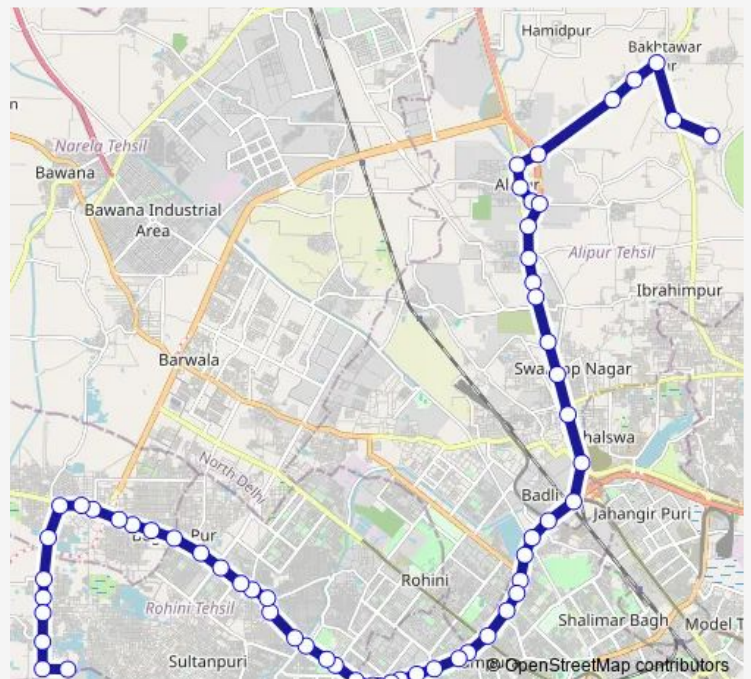

Bus 17stldown

[Go to website](#)

Direction

Ramzan Pur Village — Rani Khera Depot 3

59 stops

[Open route schedule](#)

Ramzan Pur Village

Ramzan Pur Crossing

Bakhtawar Pur Village

Triveni Colony

Bakhtawar Pur School

Palla More

Pwd Office

Alipur Village GT Road

Mcd Store

Jind Pur Crossing

Sai Mandir

Budhpur GT Road

Jain Mandir

Nangli Puna

Gurudwara Siraspur GT Road

Swaroop Nagar GT Road

Libas Pur GT Road

Sanjay Gandhi Transport Nagar

GTK Bypass / Mukraba Chowk

Badli Crossing

PS Badli

Route schedule

Ramzan Pur Village — Rani Khera Depot 3

Monday 19:35-21:35

Tuesday 19:35-21:35

Wednesday 19:35-21:35

Thursday 19:35-21:35

Friday 19:35-21:35

Saturday 19:35-21:35

Sunday 19:35-21:35

Route info

Direction: Ramzan Pur Village

Stops: 59

Trip Duration: 2 hour 15 min

17stldown

BusMaps