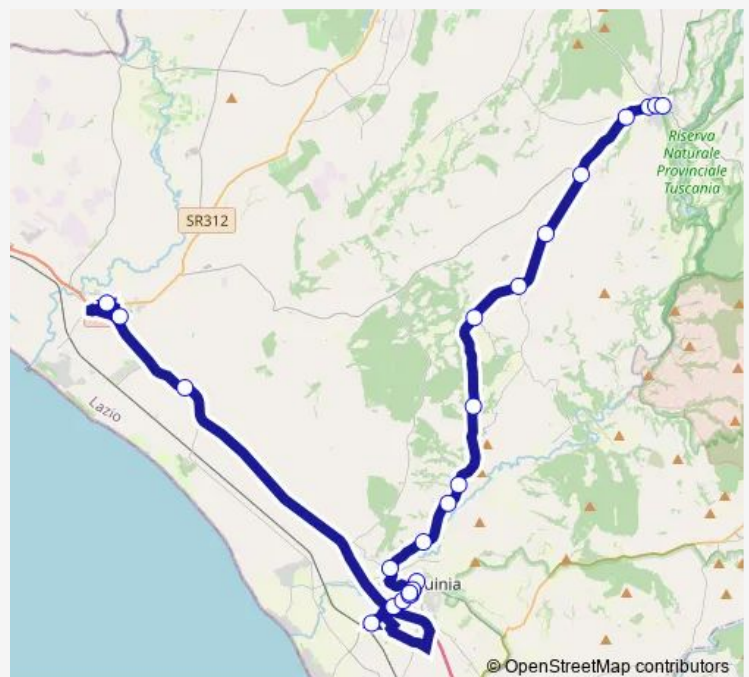

Tuscania | Campo Gallo # f497

Route schedule

Montalto | Via Cere # f000049 — Tuscania Rio Frecciaro # f7896

Monday 15:15

Tuesday 15:15

Wednesday 15:15

Thursday 15:15

Friday 15:15

Saturday —

Sunday —

Route info

Direction: Montalto | Via Cere # f000049

Stops: 24

Trip Duration: 0 hour 58 min

Tuscania | Piazza Montezemolo # f467

Tuscania | Via Tarquinia Via Verona # f468