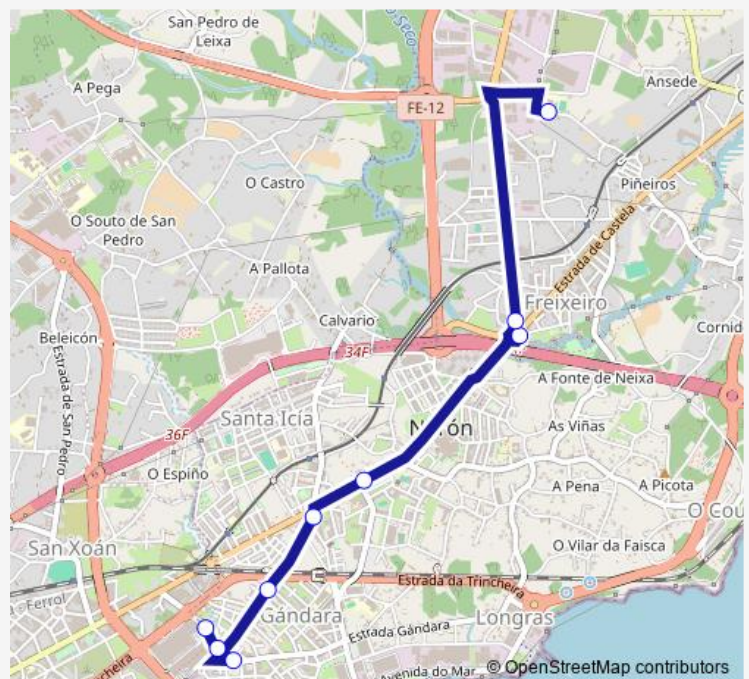

### Direction

C.C. Alcampo — IES Terra DE Trasancos

9 stops

[Open route schedule](#)

C.C. Alcampo

Bar La Frontera-A Gandara

Farmacia-Concepcion Arena

BAR 67-Concepcion Arenal

Soloso-Concepcion Arenal

BAR LA Ruta-Alto DO Casti

Rest. O Pote-Freixeiro

Estrada Castela313

IES Terra DE Trasancos

### Route schedule

C.C. Alcampo — IES Terra DE Trasancos

Monday 08:05

Tuesday 08:05-15:55

Wednesday 08:05

Thursday 08:05

Friday 08:05

Saturday —

### Route info

Direction: C.C. Alcampo

Stops: 9

Trip Duration: 0 hour 15 min

Xg872038 — IES Terra de Trasancos-C.C. Alcampo