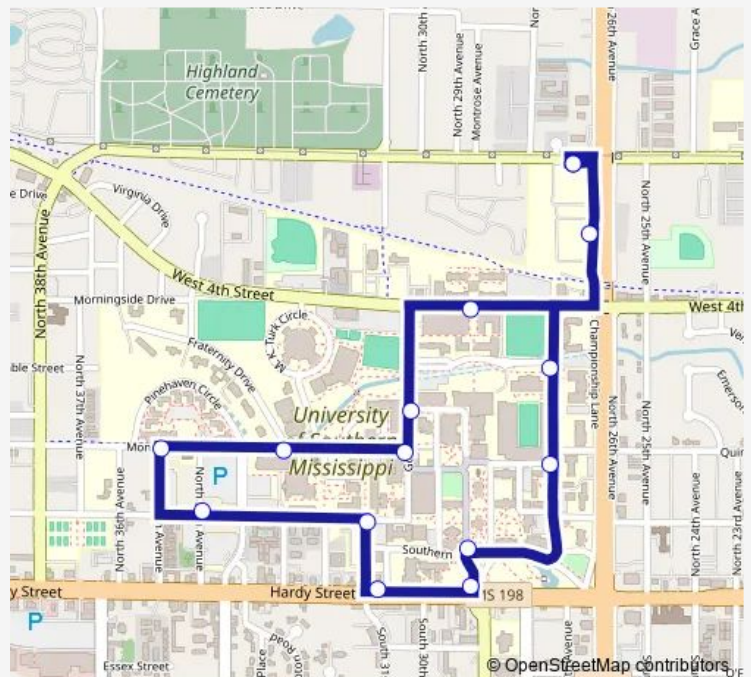

Stadium Ave @ Athletic Center

Eagle Walk and College Dr

Southern Miss Dr and W Memorial Dr

W Memorial Dr @ Hardy St

Hardy St and 30th St (JR Gas Station)

North 31st @ Pearl St

Pearl St @ N 34th Ave

N 35th Ave @ Montague Blvd

Montague Blvd @ Cubard School

Golden Eagle Ave @ Montague Blvd

Golden Eagle Ave @ Charles Lane Dr

4th Street @ Moffet Health Center

Service Rd @ Hillcrest

Route schedule

Service Rd @ Hillcrest — Service Rd @ Hillcrest

Monday	07:30-18:15
Tuesday	07:30-18:15
Wednesday	07:30-18:15
Thursday	07:30-18:15
Friday	07:30-18:15
Saturday	—
Sunday	—

Route info

Direction: Service Rd @ Hillcrest

Stops: 15

Trip Duration: 0 hour 15 min