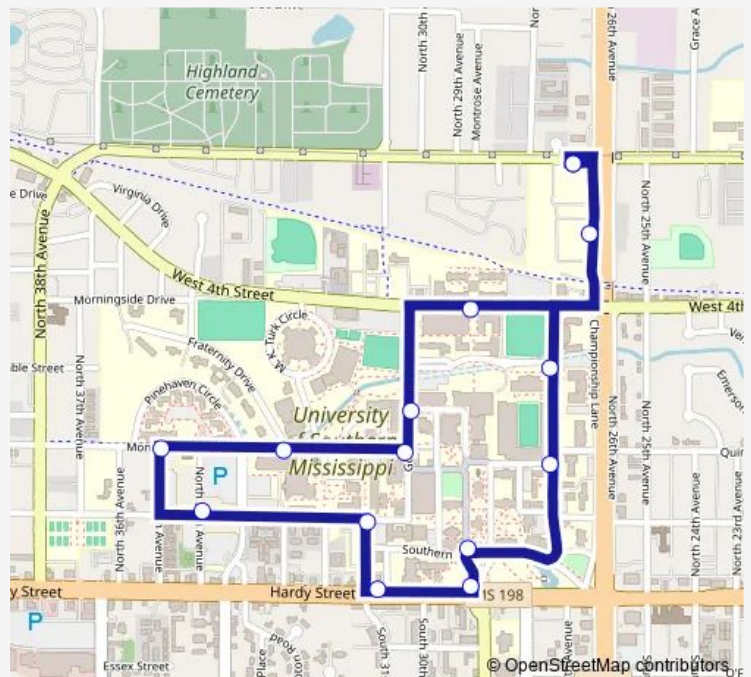

Stadium Ave @ Athletic Center

Eagle Walk and College Dr

Southern Miss Dr and W Memorial Dr

W Memorial Dr @ Hardy St

Hardy St and 30th St (JR Gas Station)

North 31st @ Pearl St

Pearl St @ N 34th Ave

N 35th Ave @ Montague Blvd

Montague Blvd @ Cubard School

Golden Eagle Ave @ Montague Blvd

Golden Eagle Ave @ Charles Lane Dr

4th Street @ Moffet Health Center

Service Rd @ Hillcrest

Route schedule

Service Rd @ Hillcrest — Service Rd @ Hillcrest

Monday	07:30-18:15
Tuesday	07:30-18:15
Wednesday	07:30-18:15
Thursday	07:30-18:15
Friday	07:30-18:15
Saturday	—
Sunday	—

Route info

Direction: Service Rd @ Hillcrest

Stops: 15

Trip Duration: 0 hour 15 min