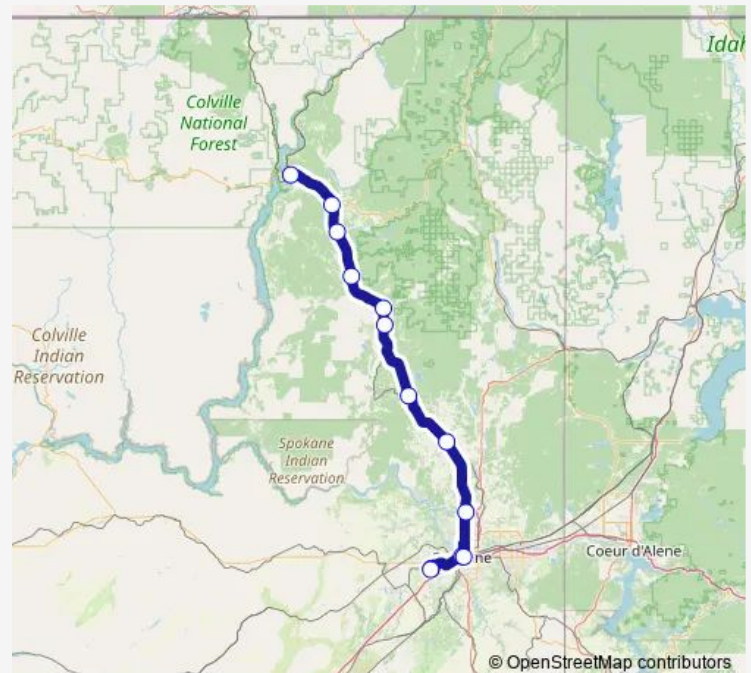

Saturday 07:30-13:45

Sunday 07:30-13:45

Route info

Direction: Kettle Falls

Stops: 13

Trip Duration: 2 hour 35 min

Direction

Spokane International Airport (Concourse C) — Kettle Falls

13 stops

[Open route schedule](#)

Spokane International Airport (Concourse C)

Spokane International Airport (Concourse A & B)

STA Plaza on Wall Street

Spokane Intermodal Station

North Spokane - Hastings Park and Ride

Deer Park

Loon Lake

Chewelah Casino

Chewelah

Addy

Arden

Colville

Kettle Falls