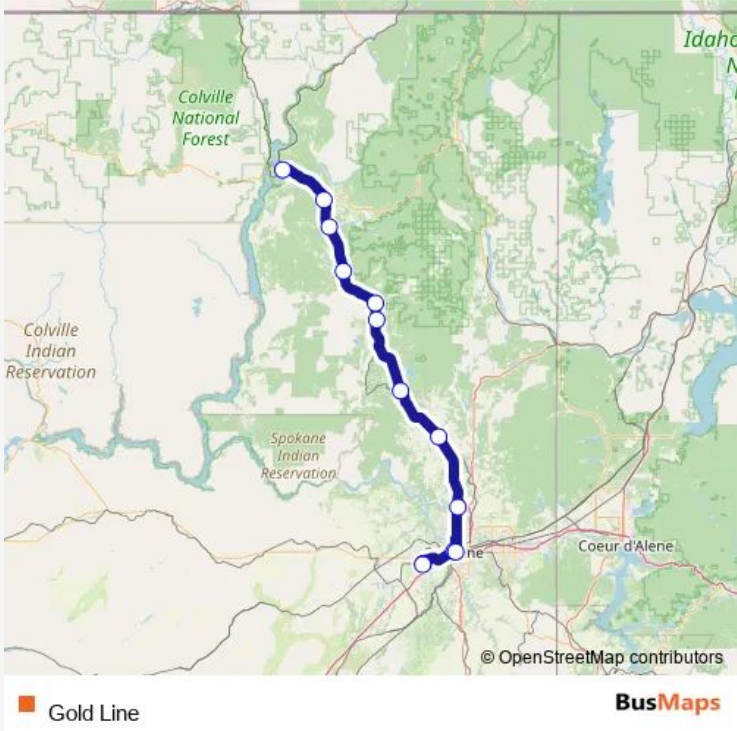

Direction
Kettle Falls — Spokane International Airport (Concourse C)
13 stops
[Open route schedule](#)

- Kettle Falls
- Colville
- Arden
- Addy
- Chewelah
- Chewelah Casino
- Loon Lake
- Deer Park
- North Spokane - Hastings Park and Ride
- STA Plaza on Wall Street
- Spokane Intermodal Station
- Spokane International Airport (Concourse A & B)
- Spokane International Airport (Concourse C)

Route schedule
Kettle Falls — Spokane International Airport (Concourse C)

Monday	07:30-13:45
Tuesday	07:30-13:45
Wednesday	07:30-13:45
Thursday	07:30-13:45
Friday	07:30-13:45
Saturday	07:30-13:45
Sunday	07:30-13:45

Route info
Direction: Kettle Falls
Stops: 13
Trip Duration: 2 hour 35 min

Direction

Spokane International Airport (Concourse C) — Kettle Falls

13 stops

[Open route schedule](#)

Spokane International Airport (Concourse C)

Wednesday 11:05-17:20

Thursday 11:05-17:20

Friday 11:05-17:20

Saturday 11:05-17:20

Sunday 11:05-17:20

Route info

Direction: Spokane International Airport (Concourse C)

Stops: 13