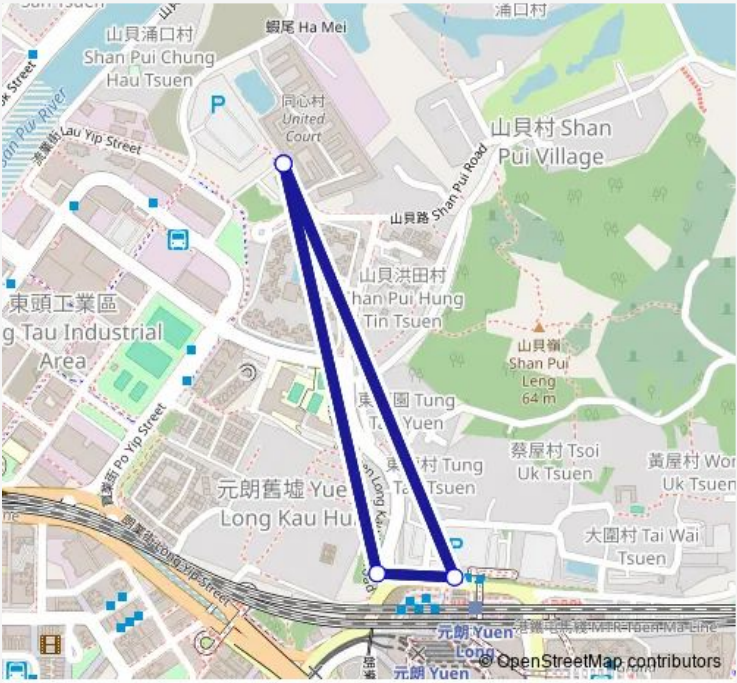

Bus 611s United Court (Shan PUI Road) - Yuen Long Station (Circular)

[Go to website](#)

Direction
 Shan PUI Road, Near THE Parcville Tower 13|Shan PUI Road Near United Court — Shan PUI Road, Near THE Parcville Tower 13|Shan PUI Road Near United Court

4 stops

[Open route schedule](#)

- Shan PUI Road, Near THE Parcville Tower 13|Shan PUI Road Near United Court
- Long YAT Road (Near MTR Yuen Long Station)
- Yuen Long KAU HUI Road, Near Tung TAU Tsuen
- Shan PUI Road, Near THE Parcville Tower 13|Shan PUI Road Near United Court

Route schedule

Shan PUI Road, Near THE Parcville Tower 13|Shan PUI Road Near United Court — Shan PUI Road, Near THE Parcville Tower 13|Shan PUI Road Near United Court

Monday	06:30
Tuesday	06:30
Wednesday	06:30
Thursday	06:30
Friday	06:30
Saturday	06:30
Sunday	06:30

Route info

Direction: Shan PUI Road, Near THE Parcville Tower 13|Shan PUI Road Near United Court

Stops: 4

Trip Duration: 0 hour 5 min

611s Bus time schedules and route maps are available in an offline PDF at busmaps.com. Use the busmaps.com website to see live bus times, train schedule or subway schedule, and step-by-step directions for all public transit in Yuen Long