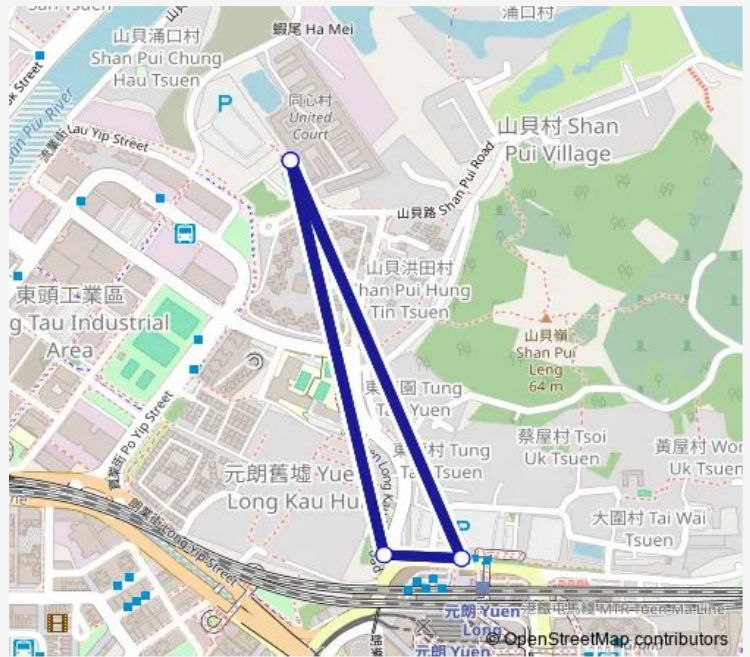

# Bus 611S United Court (Shan PUI Road) - Yuen Long Station (Circular)

[Go to website](#)

**Direction**  
 SHAN PUI ROAD, NEAR THE PARCVILLE TOWER 13|SHAN PUI ROAD NEAR UNITED COURT — SHAN PUI ROAD, NEAR THE PARCVILLE TOWER 13|SHAN PUI ROAD NEAR UNITED COURT

4 stops

[Open route schedule](#)

- SHAN PUI ROAD, NEAR THE PARCVILLE TOWER 13|SHAN PUI ROAD NEAR UNITED COURT
- LONG YAT ROAD (NEAR MTR YUEN LONG STATION)
- YUEN LONG KAU HUI ROAD, NEAR TUNG TAU TSUEN
- SHAN PUI ROAD, NEAR THE PARCVILLE TOWER 13|SHAN PUI ROAD NEAR UNITED COURT

**Route schedule**  
 SHAN PUI ROAD, NEAR THE PARCVILLE TOWER 13|SHAN PUI ROAD NEAR UNITED COURT — SHAN PUI ROAD, NEAR THE PARCVILLE TOWER 13|SHAN PUI ROAD NEAR UNITED COURT

Monday	06:30
Tuesday	06:30
Wednesday	06:30
Thursday	06:30
Friday	06:30
Saturday	06:30
Sunday	06:30

**Route info**

Direction: SHAN PUI ROAD, NEAR THE PARCVILLE TOWER 13|SHAN PUI ROAD NEAR UNITED COURT

Stops: 4

Trip Duration: 0 hour 5 min

611S Bus time schedules and route maps are available in an offline PDF at [busmaps.com](https://busmaps.com). Use the [busmaps.com](https://busmaps.com) website to see live bus times, train schedule or subway schedule, and step-by-step directions for all public transit in Yuen Long